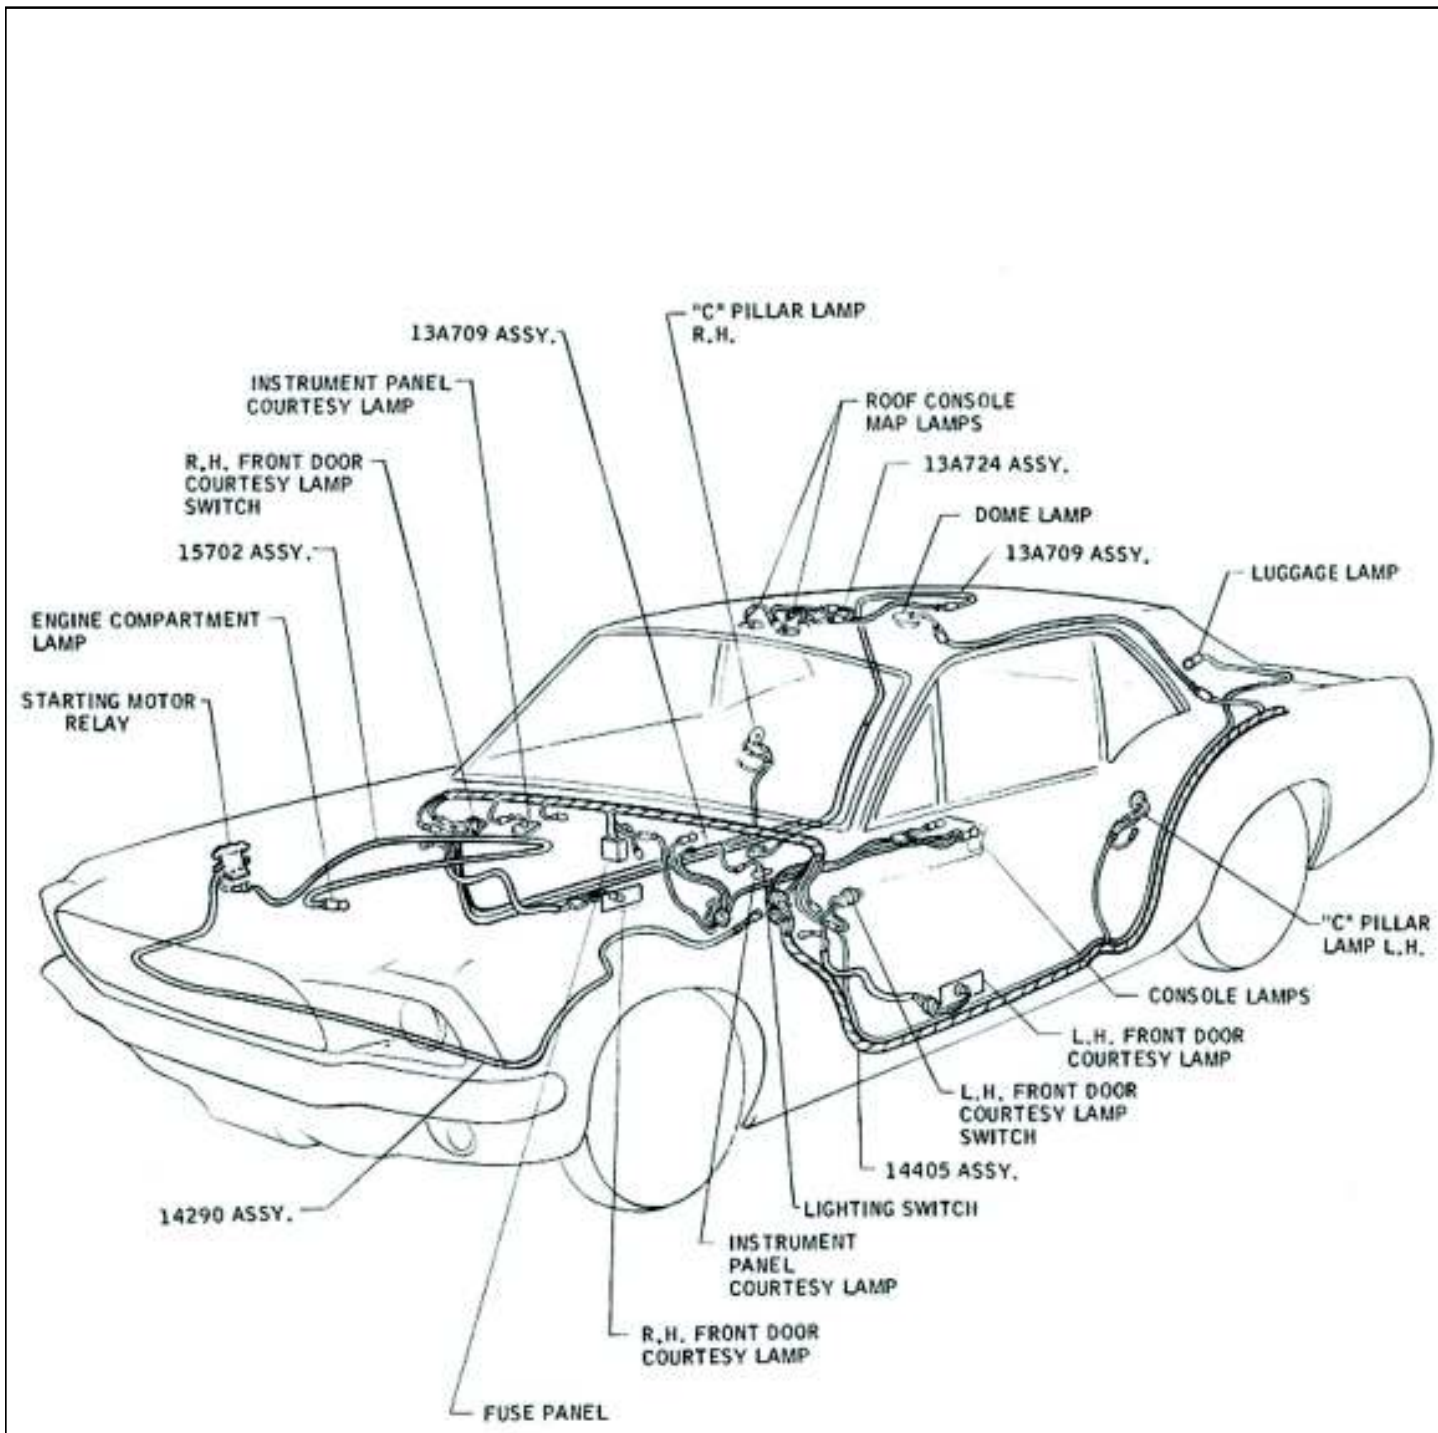

WIRING COLOR CODE

477	BLUE-BLACK STRIPE
25	BLACK-ORANGE STRIPE
22	BLUE-BLACK STRIPE
37A 37	BLACK-YELLOW STRIPE
53 THRU 53E	BLACK-BLUE STRIPE
54 THRU 54C	GREEN-YELLOW STRIPE
57	BLACK
●	SPLICE
⊥	GROUND