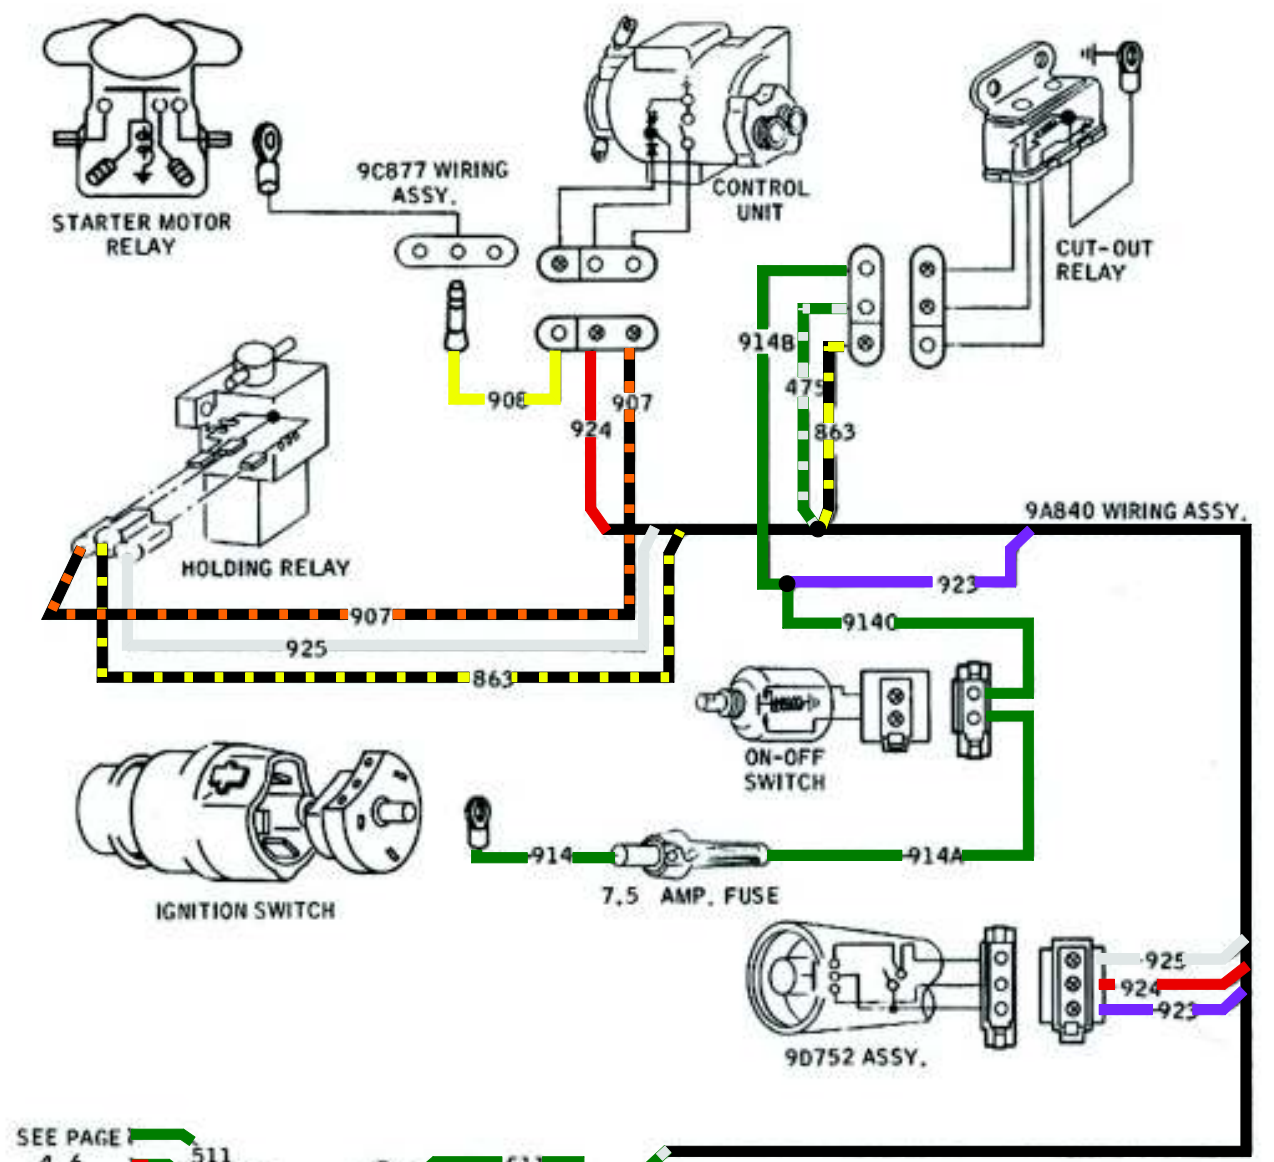

WIRING COLOR CODE

10	GREEN-RED STRIPE
475	GREEN-WHITE STRIPE
511A	511 GREEN
	863 BLACK-YELLOW STRIPE
	907 BLACK-ORANGE STRIPE
	908 YELLOW
914C	914 GREEN
914B	923 VIOLET
914A	924 RED
	925 WHITE

1967 MUSTANG SPEED CONTROL