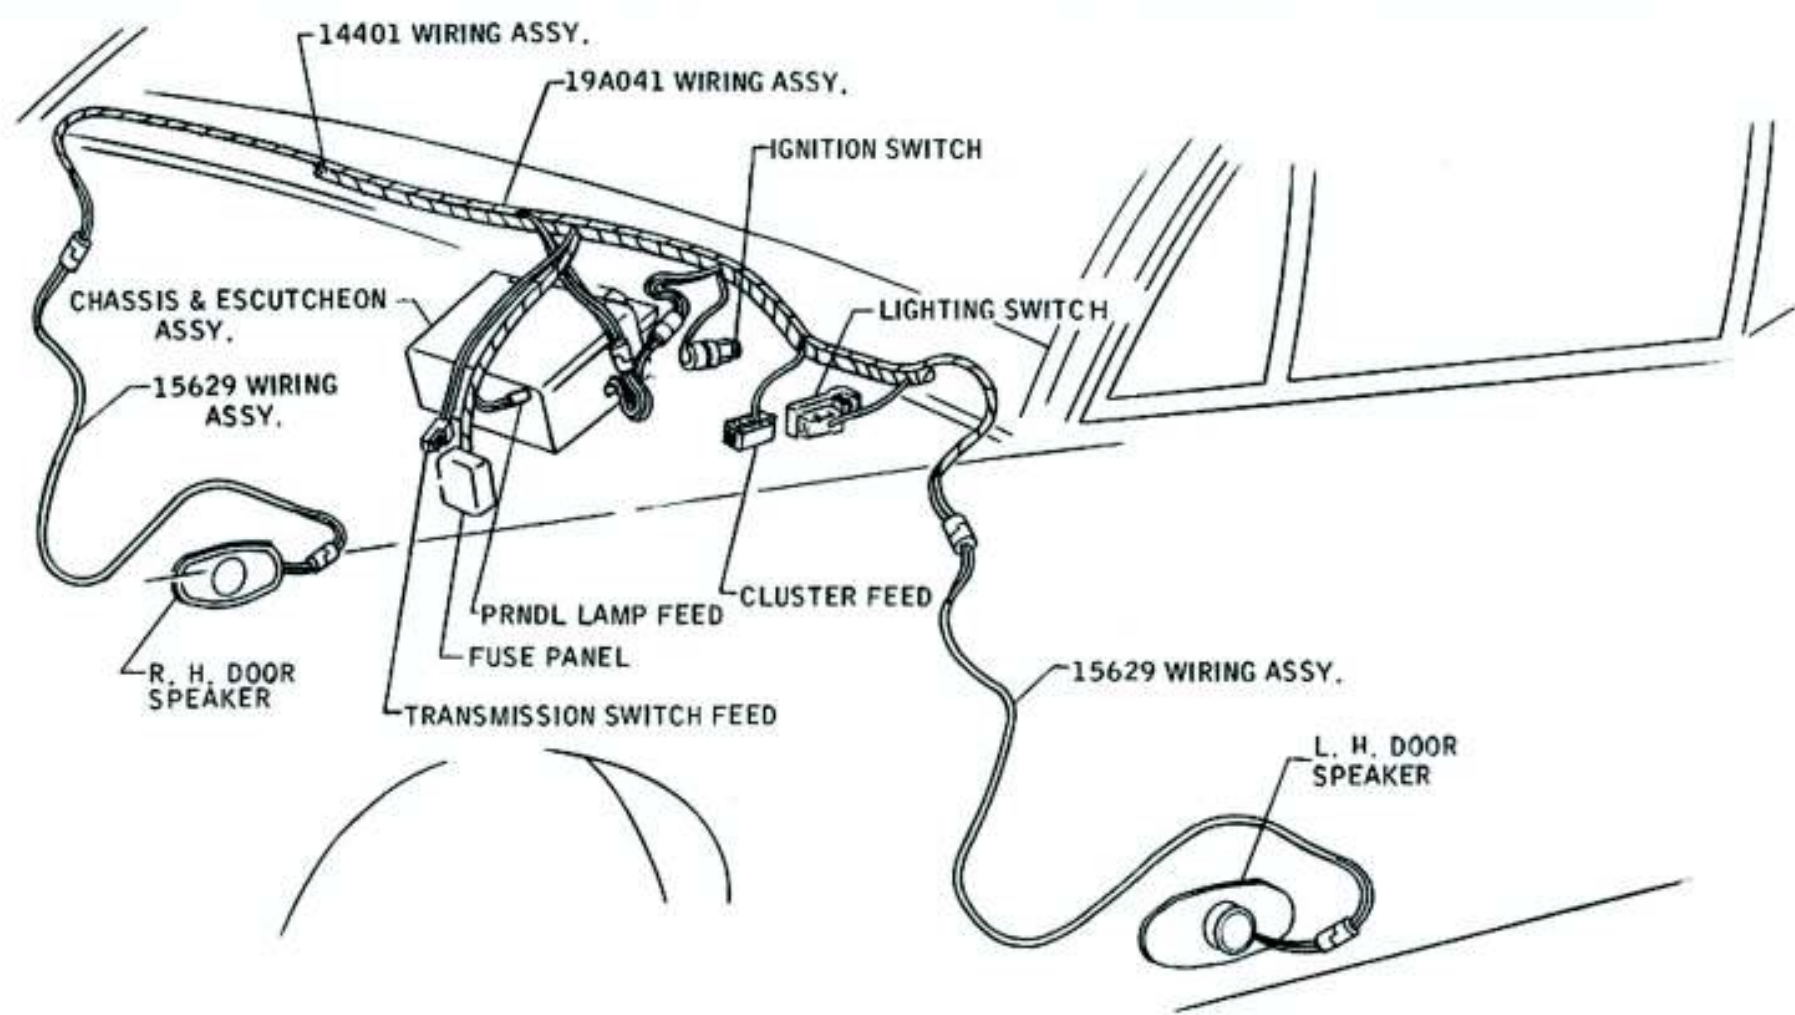

*NOTE:
WIRE FUNCTION NOT
APPLICABLE TO
THIS CIRCUIT

1967 MUSTANG AM AND AM-FM RADIO

RADIO RECEIVER (AM) (AM-FM)

RADIO STEREO TAPE (AM)

WIRING COLOR CODE

- 122 YELLOW
- 123 RED
- 175 BLACK
- SPLICE
- ⊥ GROUND