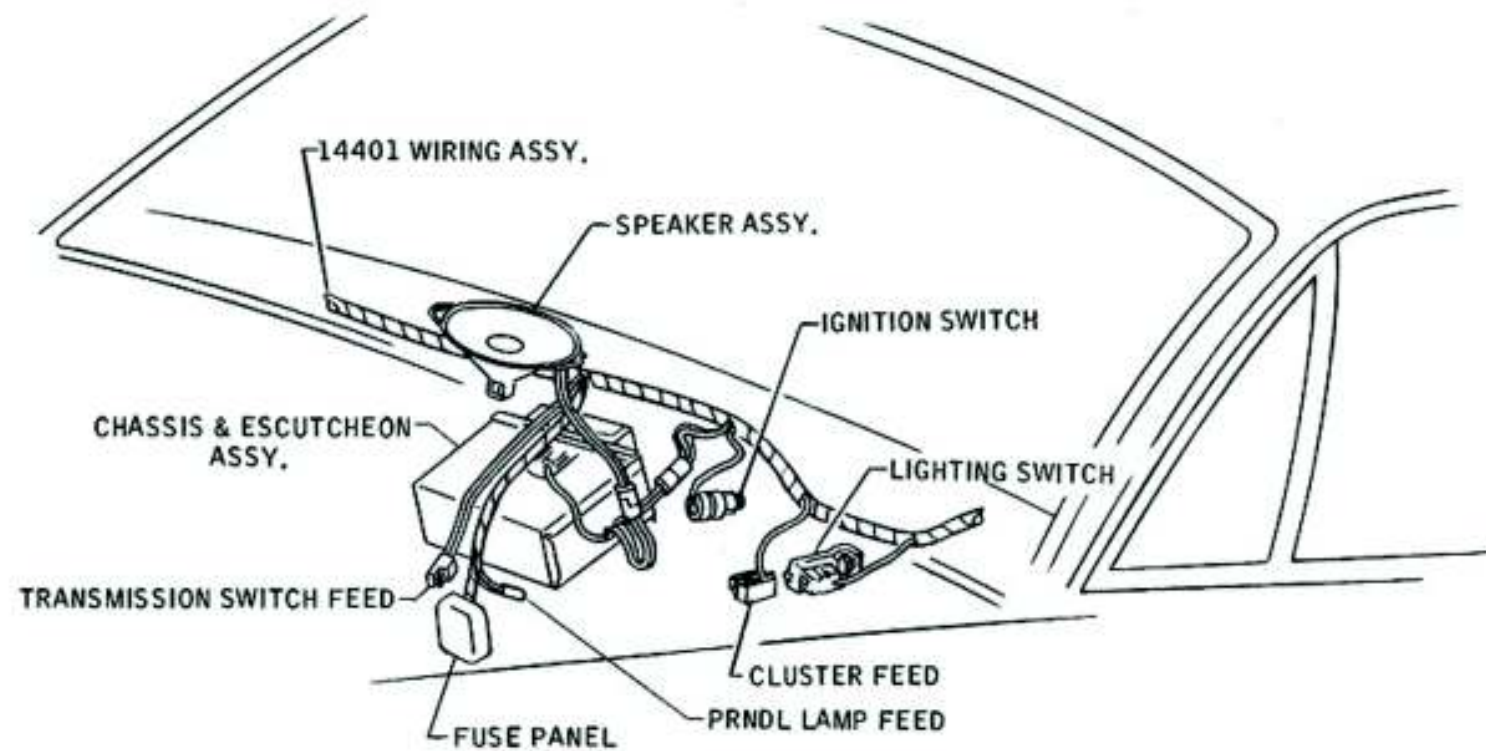

*NOTE:
WIRE FUNCTION NOT
APPLICABLE TO
THIS CIRCUIT

1967 MUSTANG AM AND AM-FM RADIO

RADIO RECEIVER (AM) (AM-FM)

RADIO STEREO TAPE (AM)

WIRING COLOR CODE

- 122 YELLOW
- 123 RED
- 175 BLACK
- SPLICE
- ⊥ GROUND