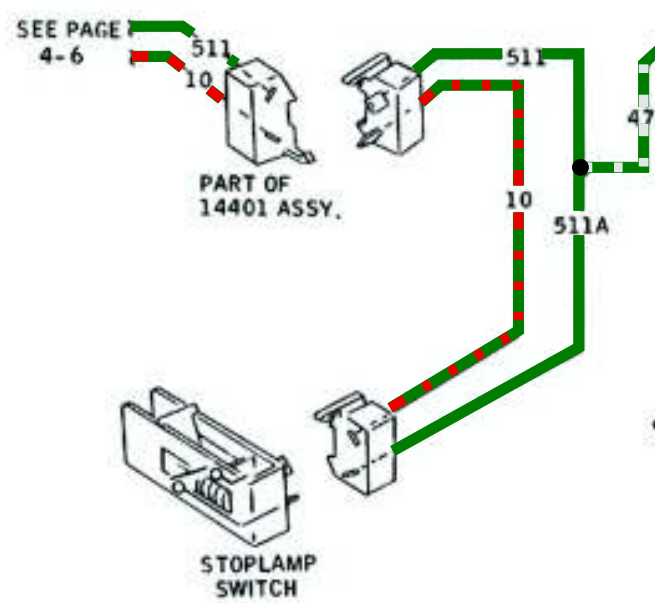

WIRING COLOR CODE

10	GREEN-RED STRIPE
475	GREEN-WHITE STRIPE
511A	511 GREEN
	863 BLACK-YELLOW STRIPE
	907 BLACK-ORANGE STRIPE
	908 YELLOW
914C	914 GREEN
914B	923 VIOLET
914A	924 RED
	925 WHITE

1967 MUSTANG SPEED CONTROL