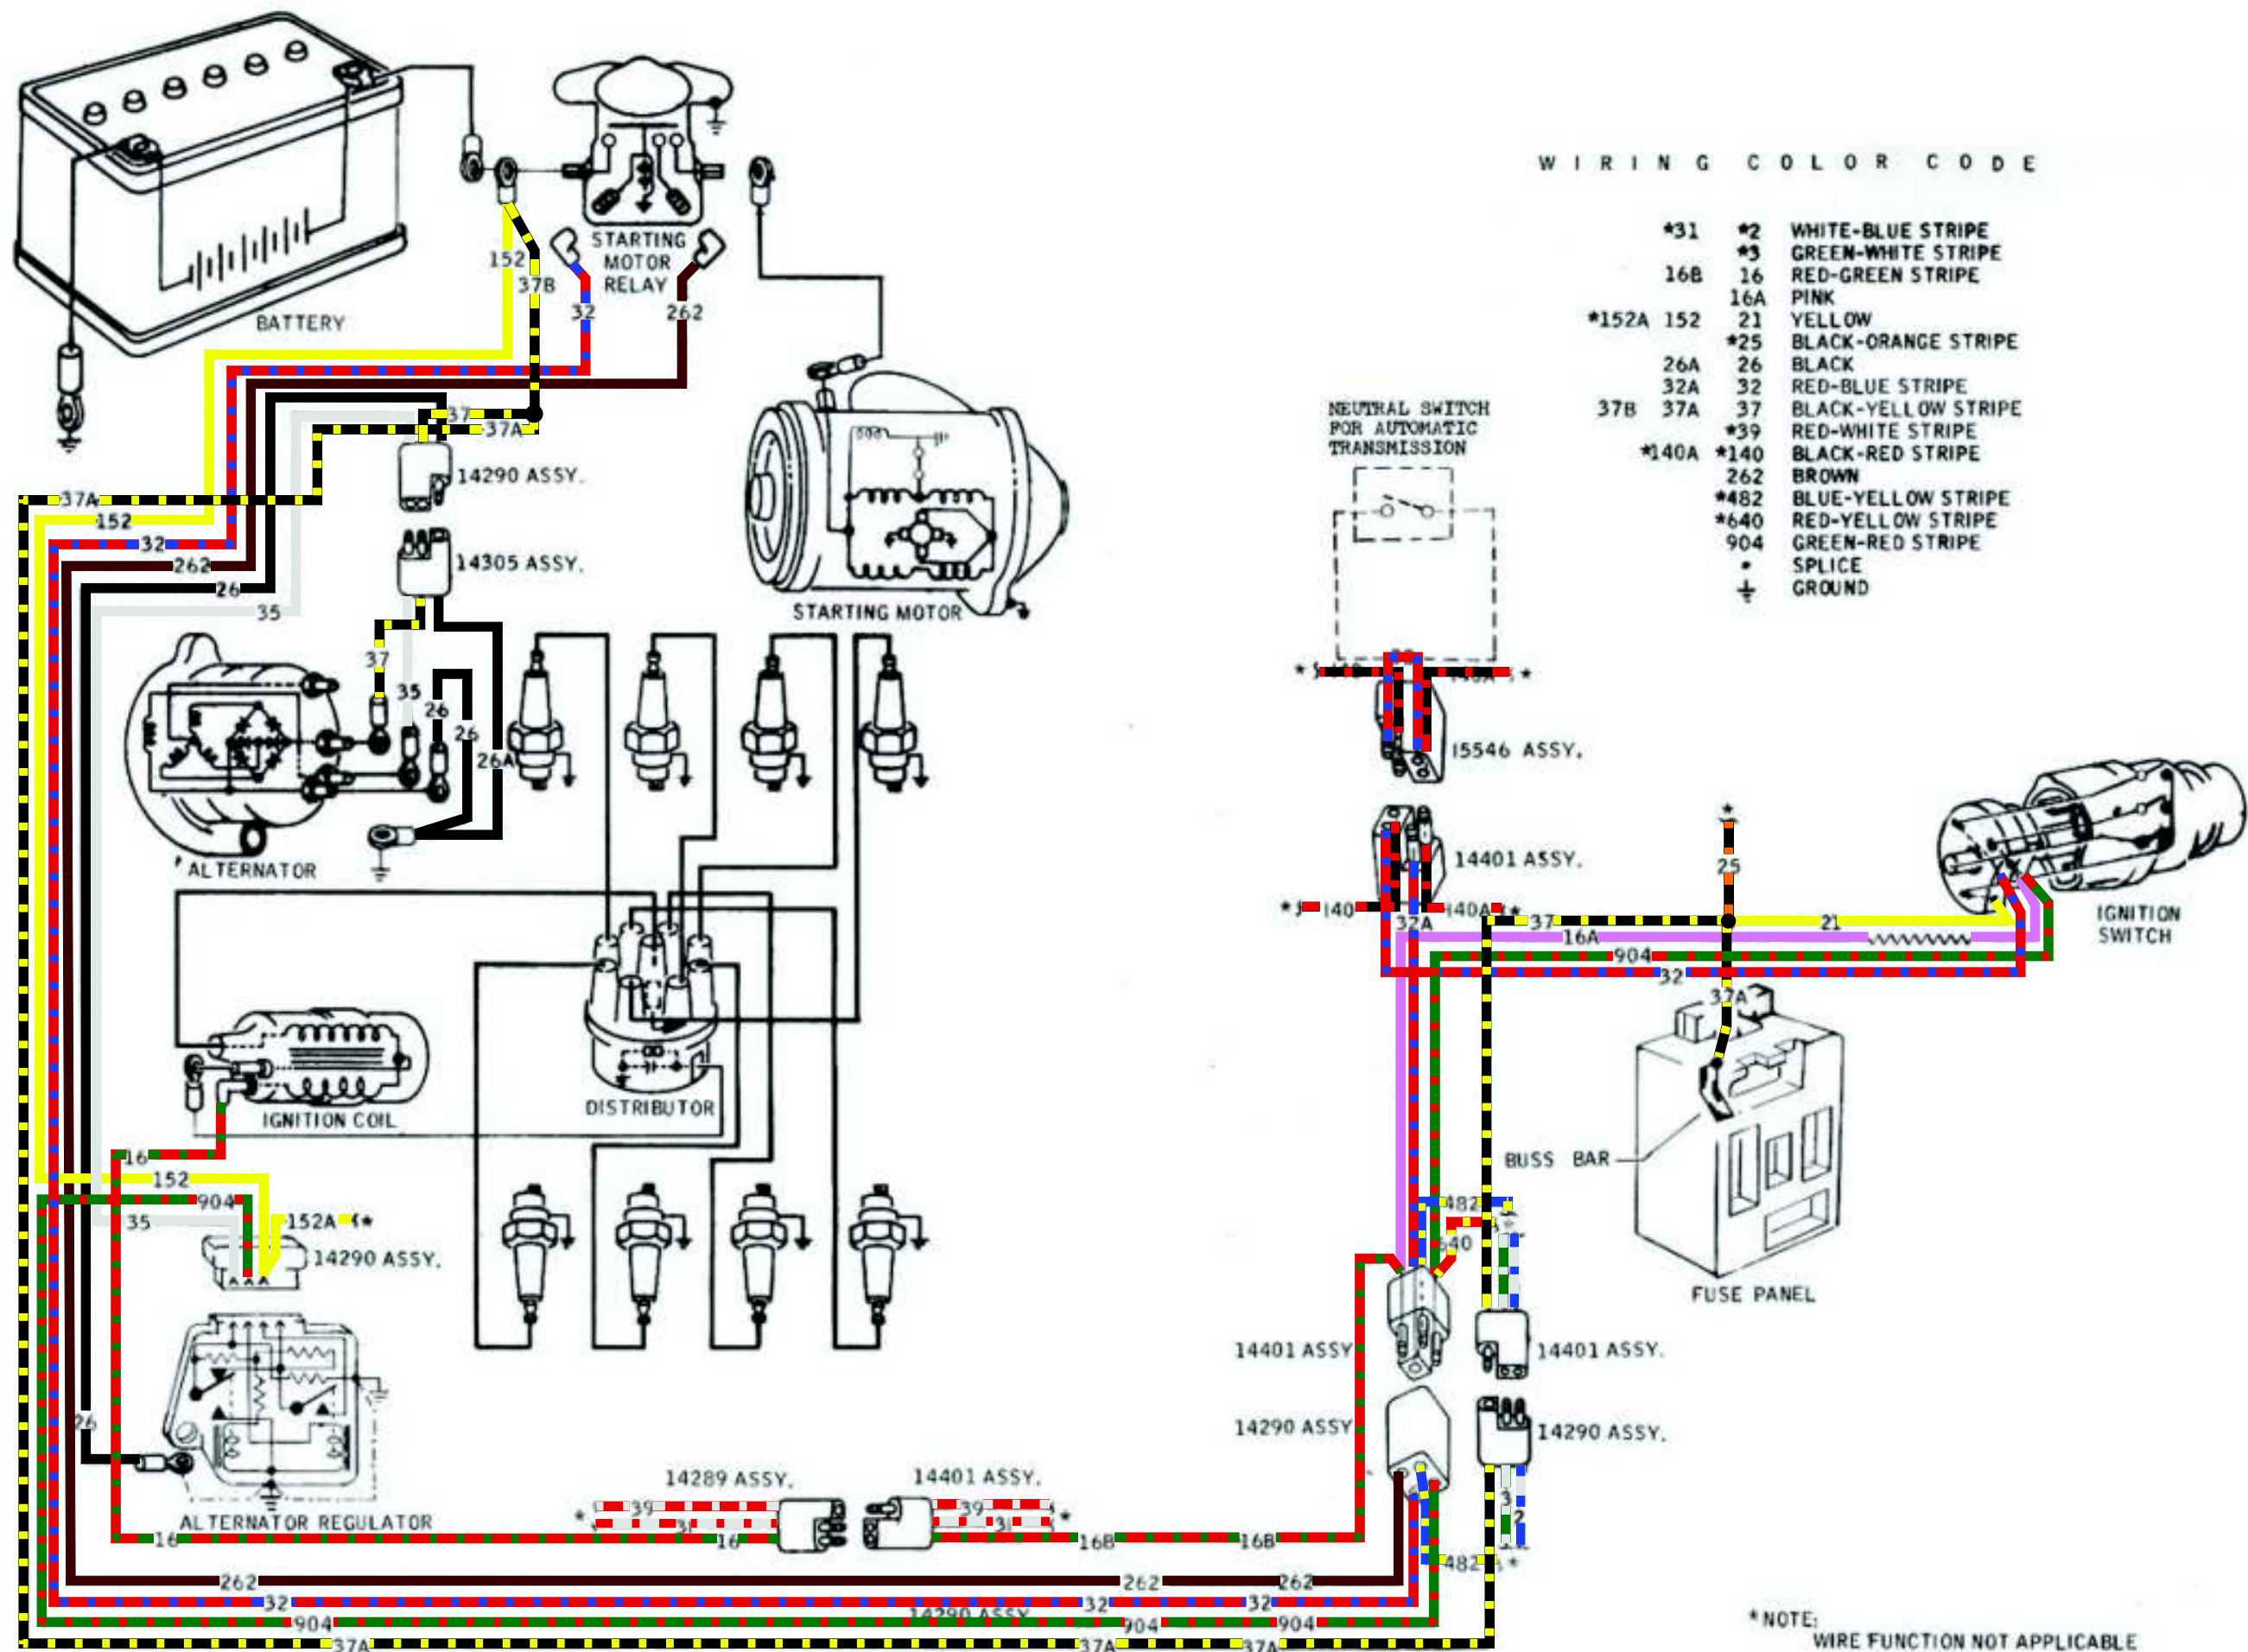

1967 MUSTANG EXTERIOR LIGHTS AND TURN SIGNALS

*WIRE FUNCTION NOT APPLICABLE TO THIS CIRCUIT
FOR ALPHABETICAL APPLICATION SEE PAGE 8805-1

- 1 10643 CLUSTER ASSY.
- 2 PART OF 14401 WIRING ASSY.
- 3 LOCATORS PART OF 14401 WIRING ASSY.
- 4 251029-5A1 SPRING NUT
- 5 273254-5100 SCREW
- 6 50328-512
- 7 C17F-12301-A BRACKET
- 8 42120-52 SCREW
- 9 FLASHER ASSY. EMERGENCY WARNING
- 10 34636-504 NUT & WASHER ASSY.
- 11 PLUG INSTR. CLUSTER LENS OPENING
- 12 JAMB SWITCH
- 13 FLASHER ASSY.
- 14 271575-5 STAMPED NUT
- 15 TO HEATER CONTROL SWITCH
- 16 TO HEATER RESISTOR
- 17 TO COURTESY LAMPS
- 18 TO GLOVE BOX LAMP