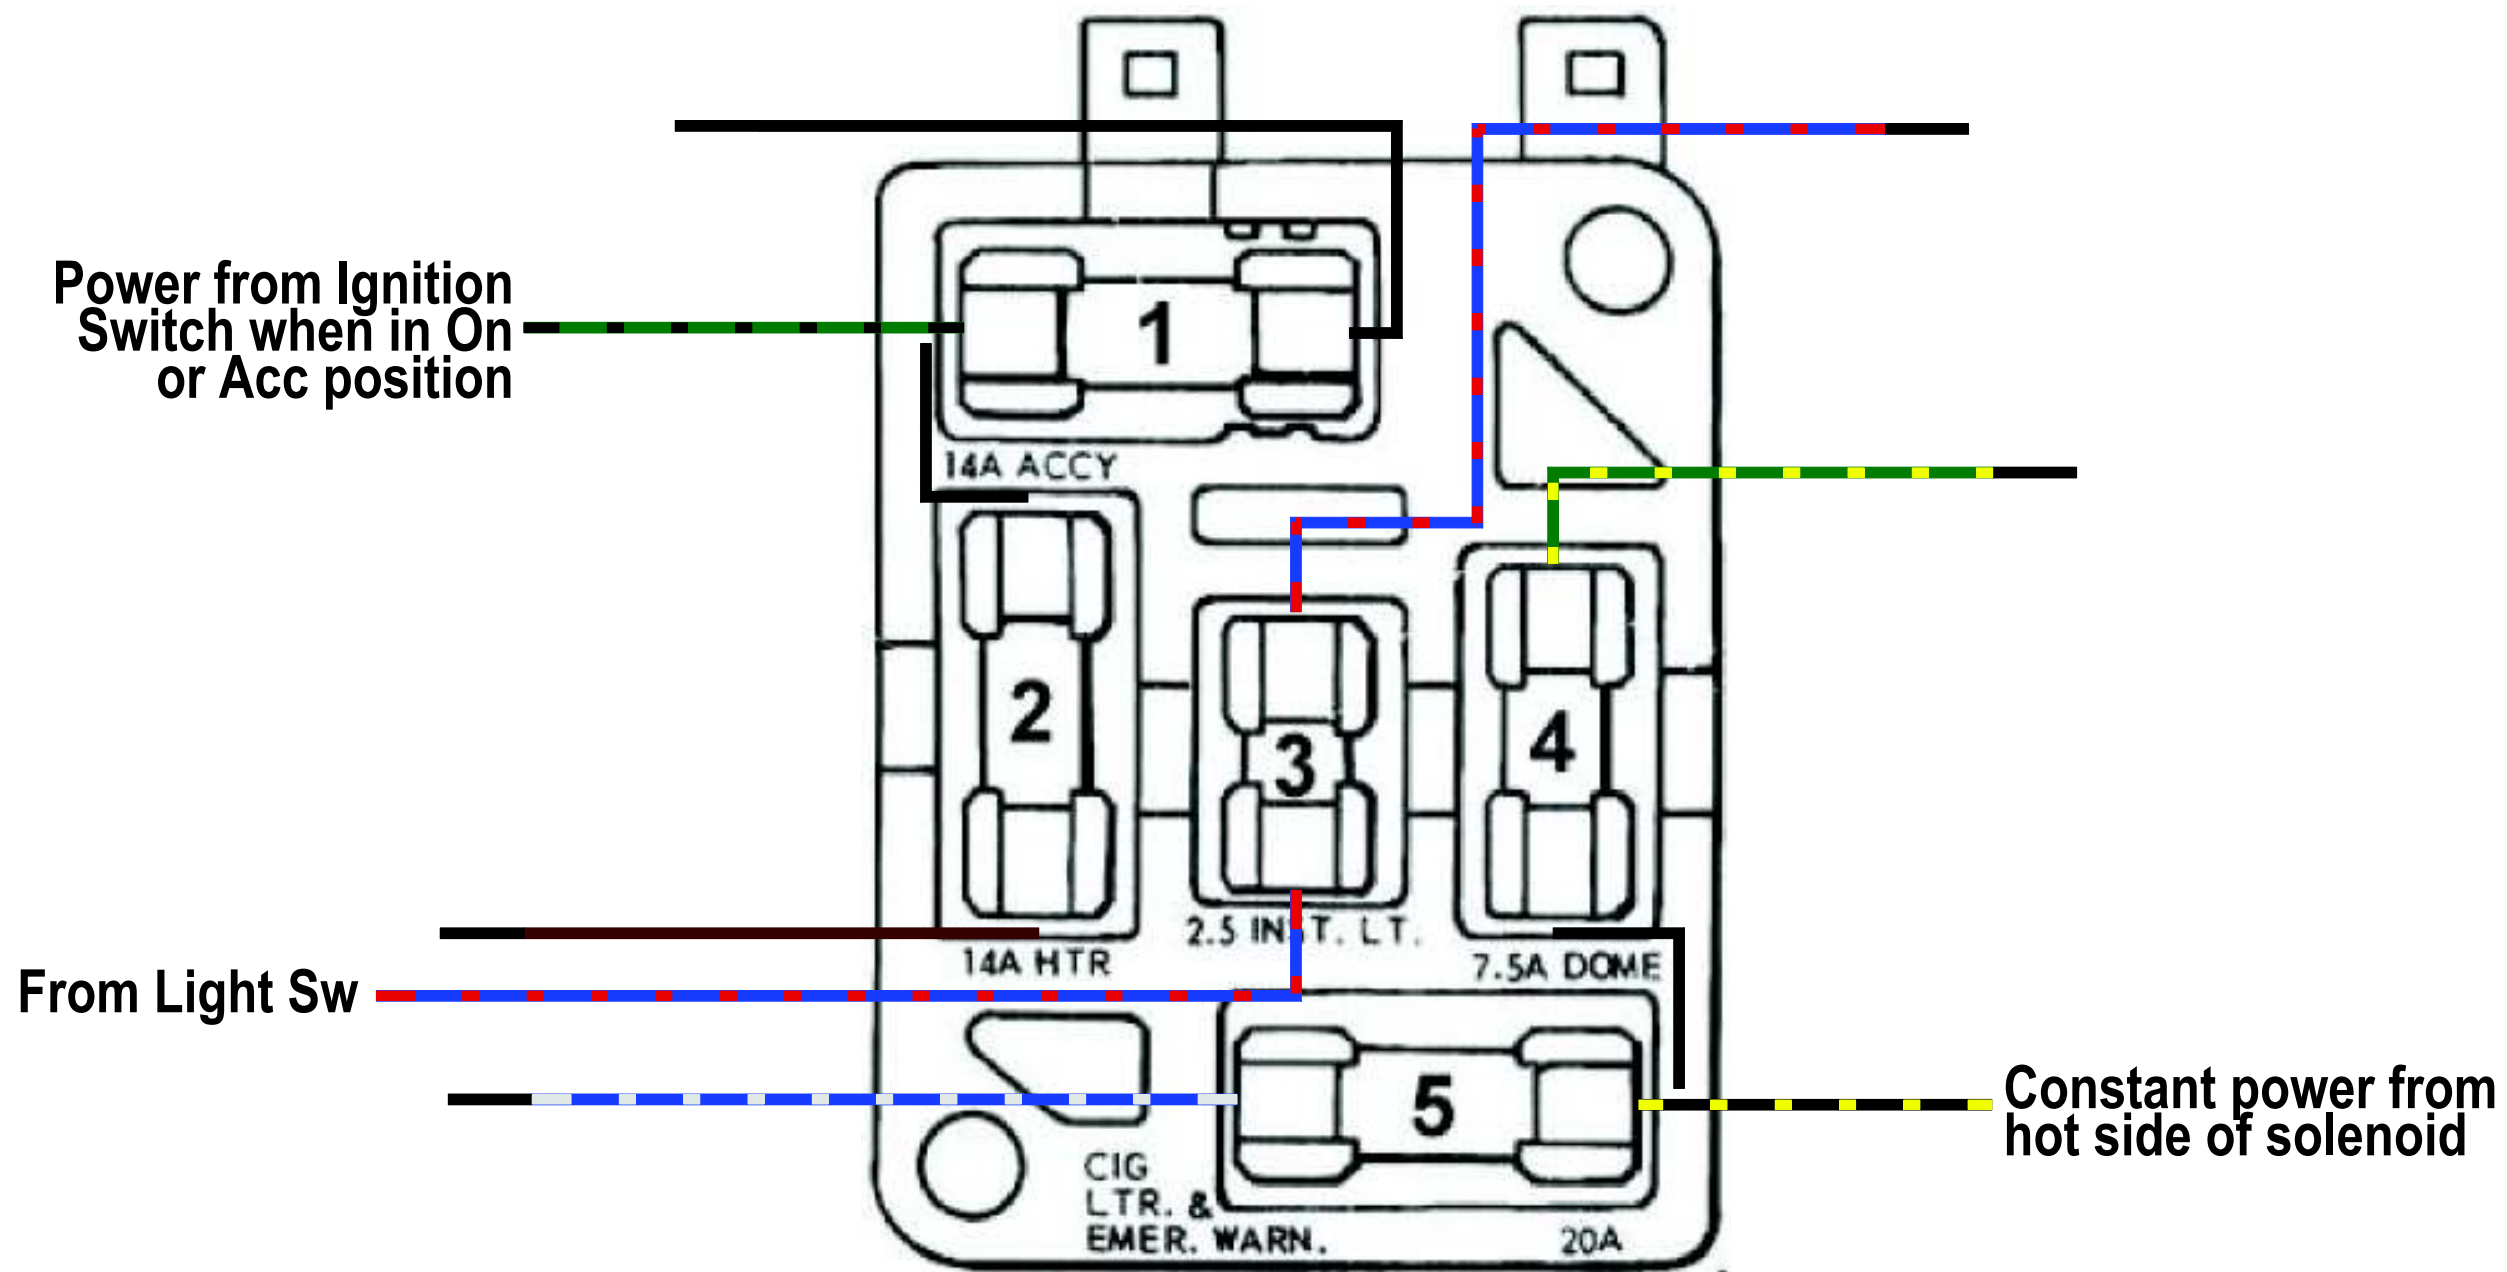

1967 MUSTANG WINDSHIELD WIPER AND WASHER CIRCUIT

No.	A	Circuit(s) protected
1	14	Back up Lights, Radio, PRNDL Light, Turn Signal
2	14	Heater, Defroster
3	2.5	Inst. Panel, Cluster Lights, Tachometer Light, Radio Light (this circuit is connected into the 15 amp C.B. in the headlight switch)
4	7.5	Dome, Courtesy, Map Light, Glove Box And Luggage Compartment Lights, Clock Light, Seat Belt Warning, Door Ajar Warning
5	20	Cigarette Lighter, Emergency Warning Flasher, Back-up Light

1967 MUSTANG FUSE PANEL