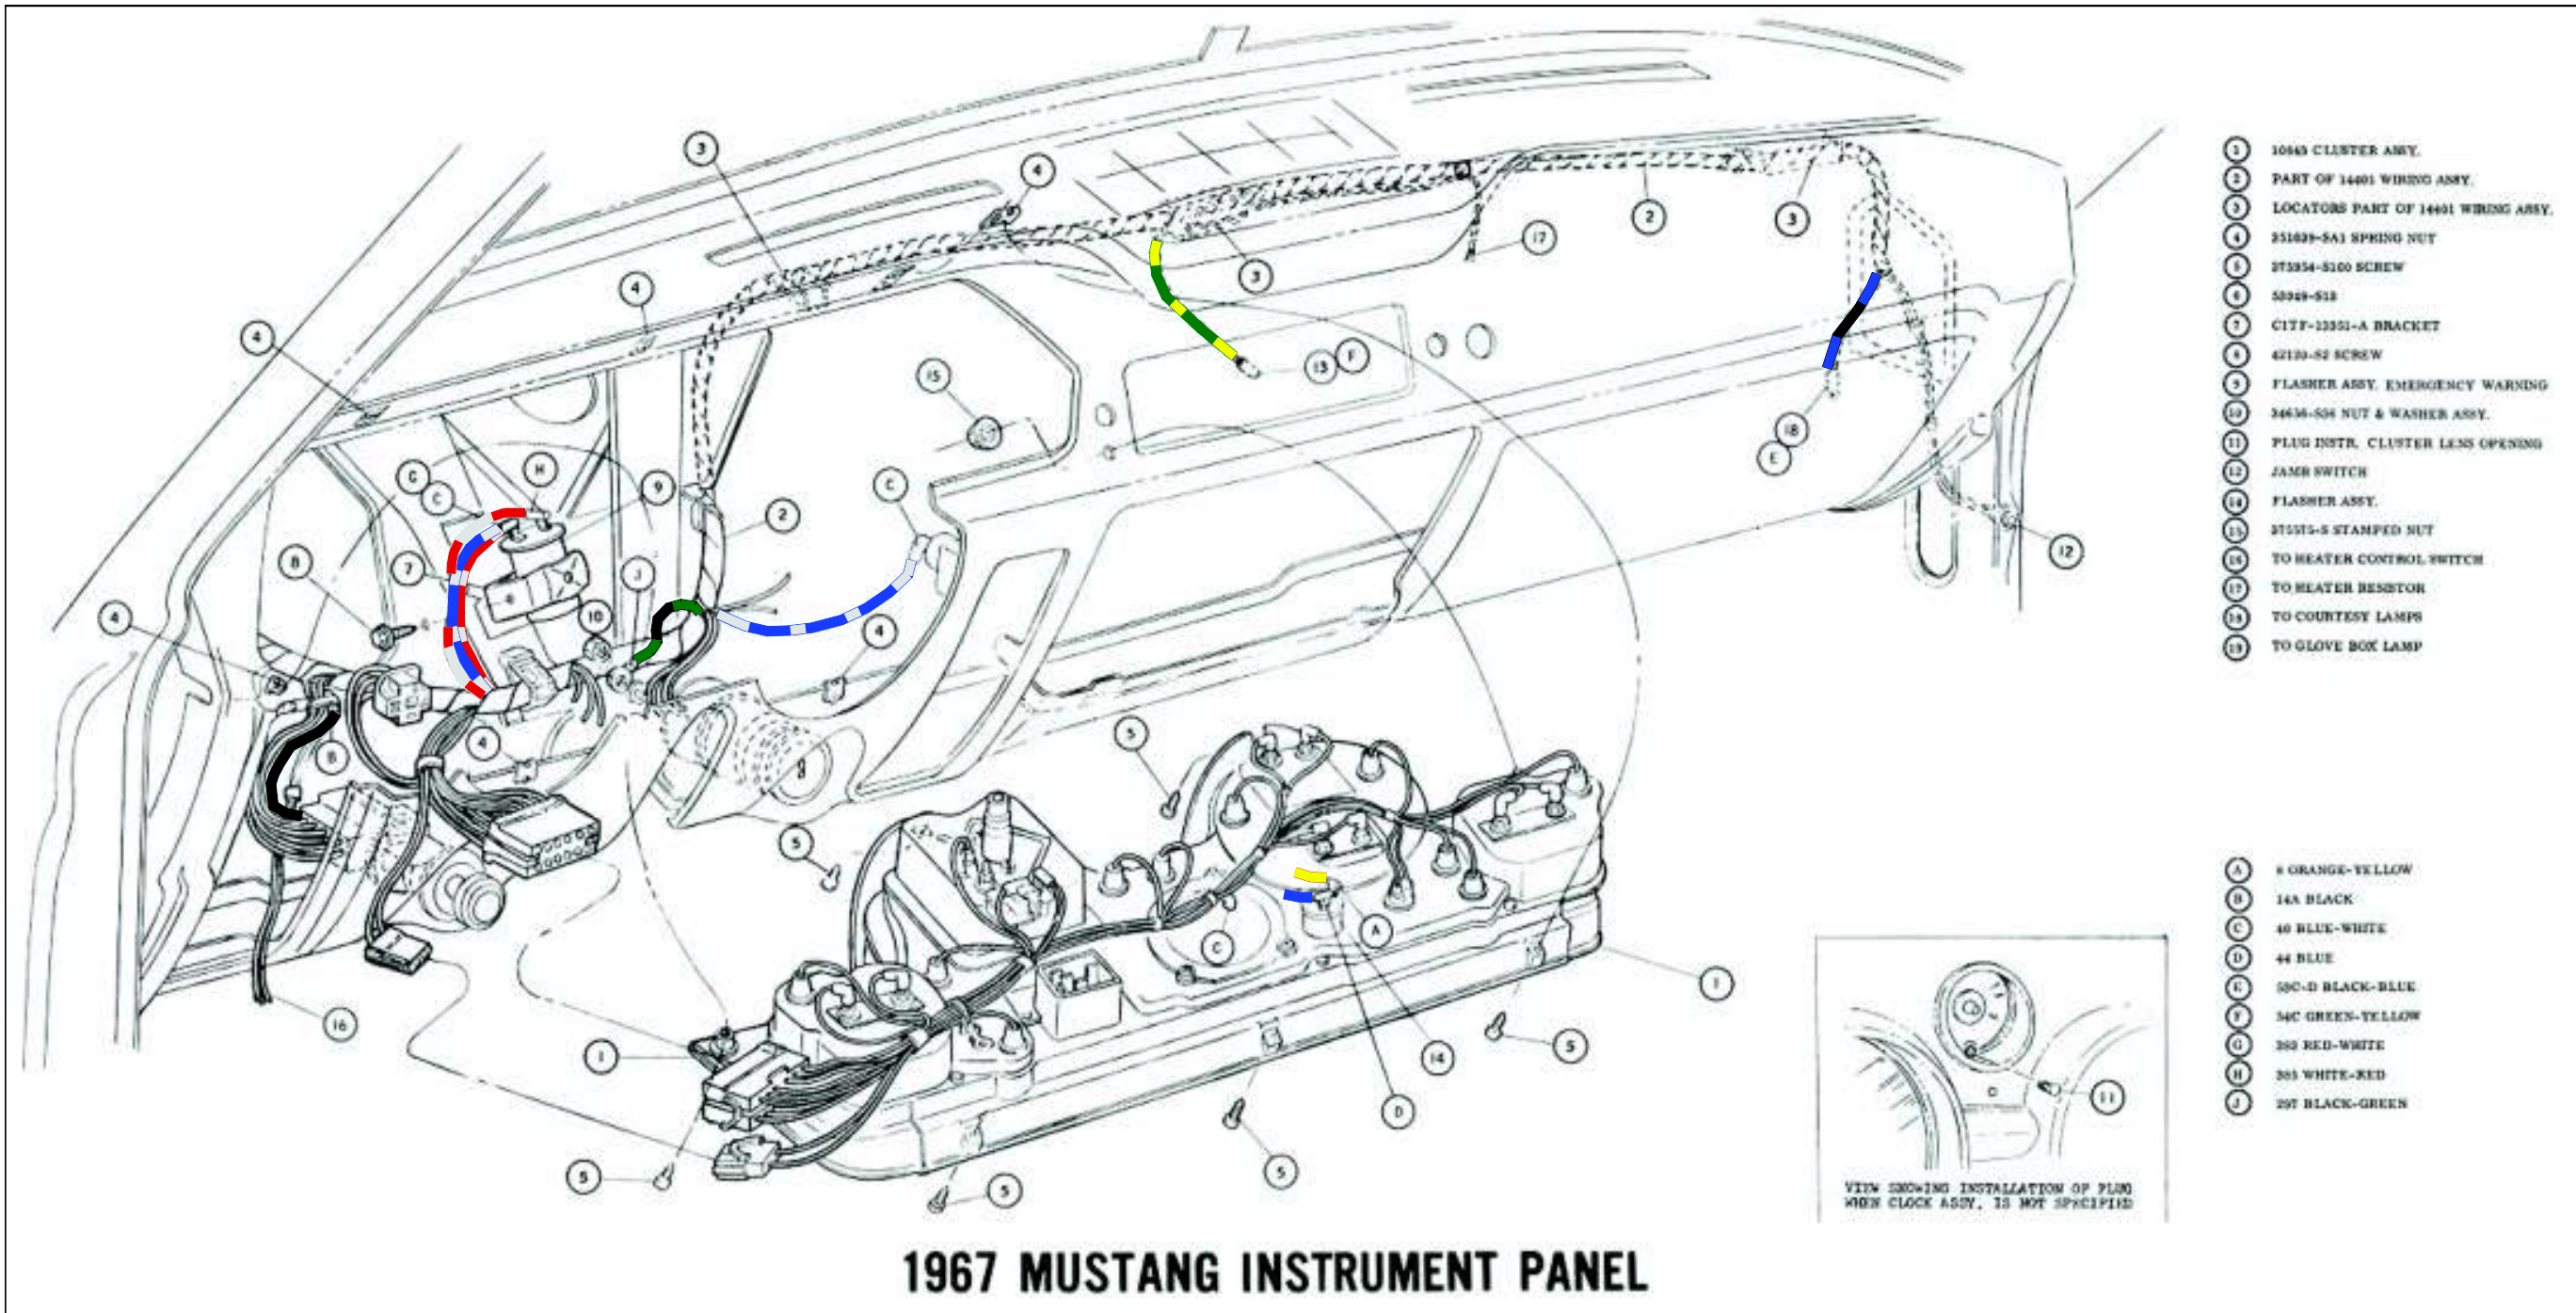

1967 MUSTANG EXTERIOR LIGHTS AND TURN SIGNALS

*WIRE FUNCTION NOT APPLICABLE TO THIS CIRCUIT
FOR ALPHABETICAL APPLICATION SEE PAGE 8805-1

- 1 10643 CLUSTER ASSY.
- 2 PART OF 14401 WIRING ASSY.
- 3 LOCATORS PART OF 14401 WIRING ASSY.
- 4 251029-5A1 SPRING NUT
- 5 273254-5100 SCREW
- 6 50328-512
- 7 C17F-12301-A BRACKET
- 8 42120-52 SCREW
- 9 FLASHER ASSY. EMERGENCY WARNING
- 10 34636-504 NUT & WASHER ASSY.
- 11 PLUG INSTR. CLUSTER LENS OPENING
- 12 JAMB SWITCH
- 13 FLASHER ASSY.
- 14 271575-5 STAMPED NUT
- 15 TO HEATER CONTROL SWITCH
- 16 TO HEATER RESISTOR
- 17 TO COURTESY LAMPS
- 18 TO GLOVE BOX LAMP