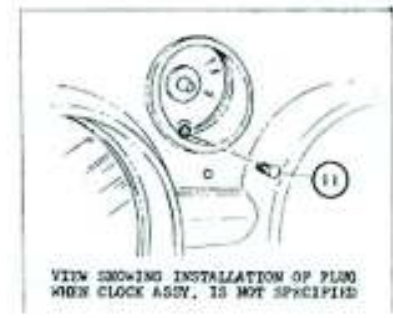

1967 MUSTANG EXTERIOR LIGHTS AND TURN SIGNALS

*WIRE FUNCTION NOT APPLICABLE TO THIS CIRCUIT
FOR ALPHABETICAL APPLICATION SEE PAGE 8805-1

- 1 10643 CLUSTER ASSY.
- 2 PART OF 14401 WIRING ASSY.
- 3 LOCATORS PART OF 14401 WIRING ASSY.
- 4 251029-5A1 SPRING NUT
- 5 273254-5100 SCREW
- 6 50328-512
- 7 C17F-12301-A BRACKET
- 8 42120-52 SCREW
- 9 FLASHER ASSY. EMERGENCY WARNING
- 10 34636-504 NUT & WASHER ASSY.
- 11 PLUG INSTR. CLUSTER LENS OPENING
- 12 JAMB SWITCH
- 13 FLASHER ASSY.
- 14 271575-5 STAMPED NUT
- 15 TO HEATER CONTROL SWITCH
- 16 TO HEATER RESISTOR
- 17 TO COURTESY LAMPS
- 18 TO GLOVE BOX LAMP

- A 6 ORANGE-YELLOW
- B 14A BLACK
- C 40 BLUE-WHITE
- D 44 BLUE
- E 50C-D BLACK-BLUE
- F 54C GREEN-YELLOW
- G 263 RED-WHITE
- H 263 WHITE-RED
- J 297 BLACK-GREEN

VIEW SHOWING INSTALLATION OF PLUG WHEN CLOCK ASSY. IS NOT SPECIFIED