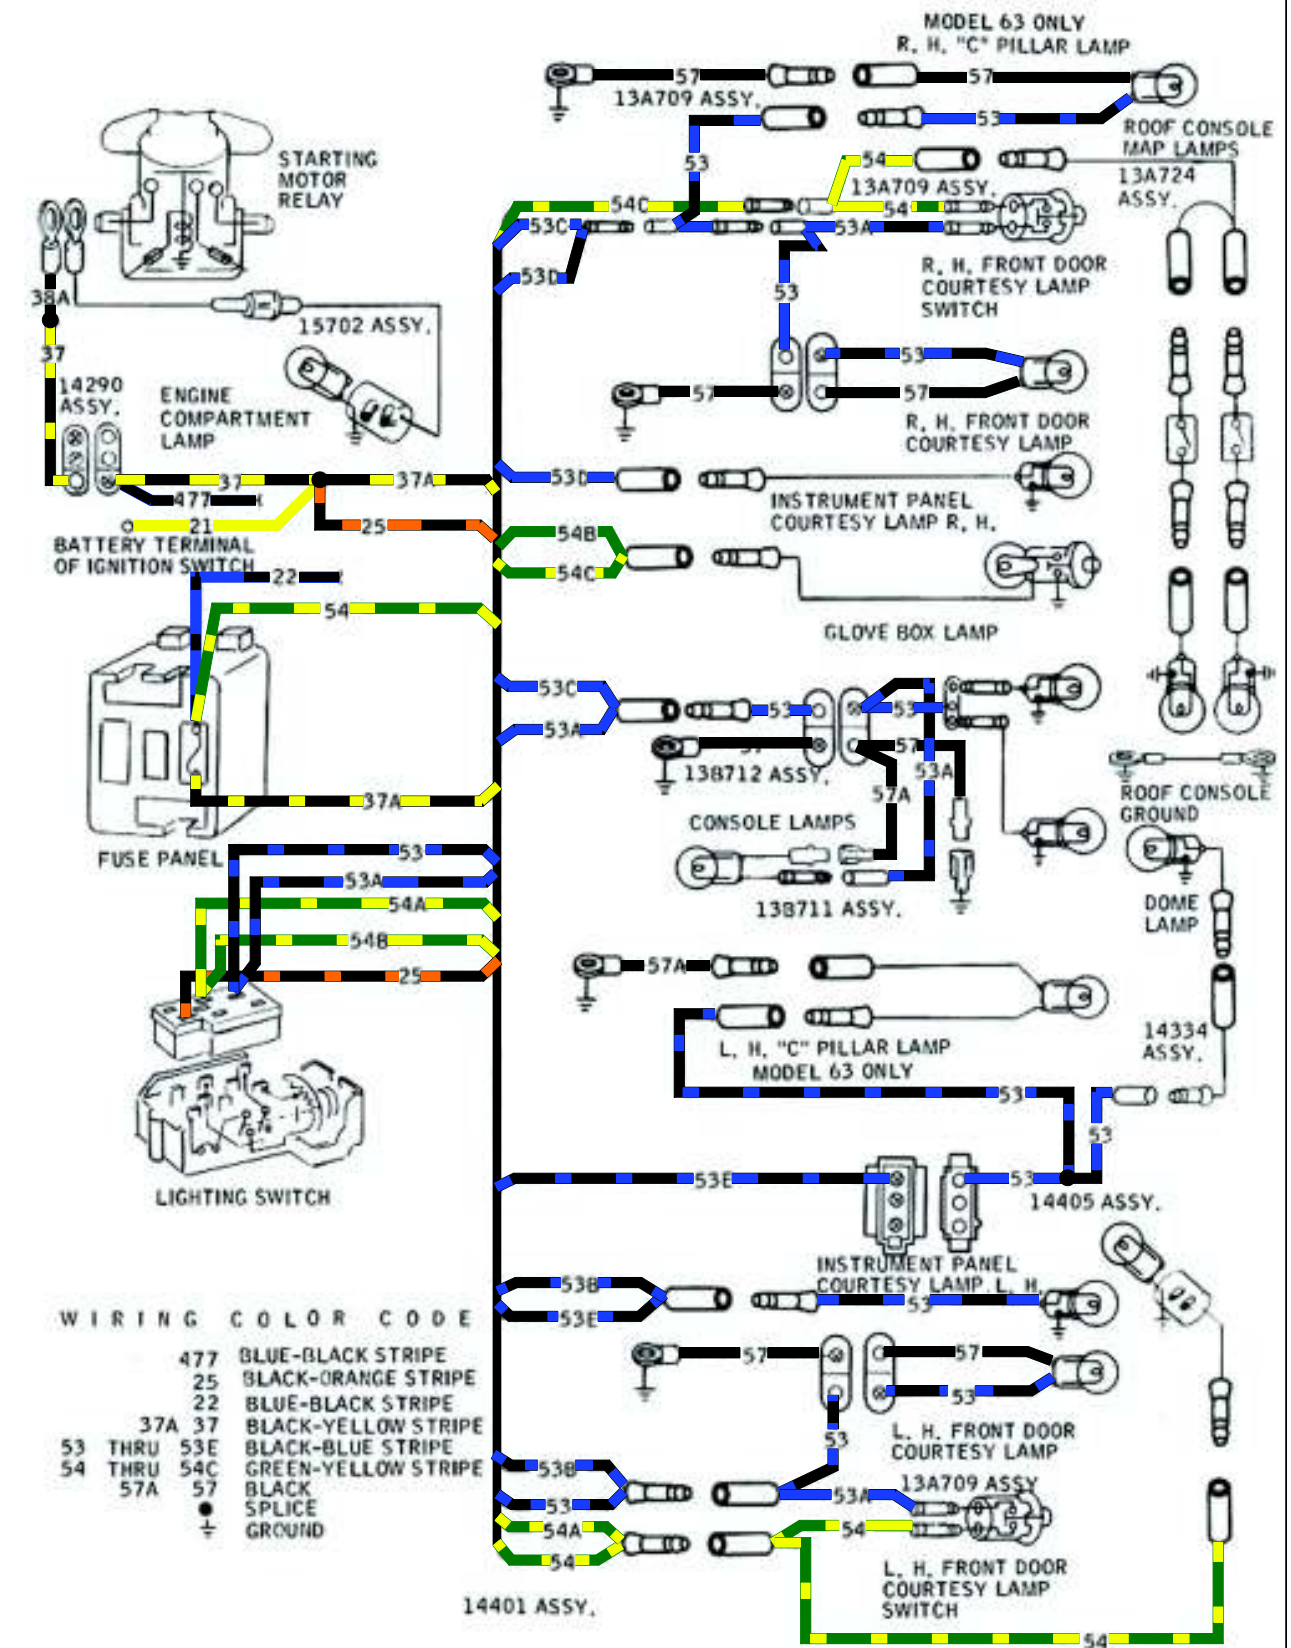

WIRING COLOR CODE

477	BLUE-BLACK STRIPE
25	BLACK-ORANGE STRIPE
22	BLUE-BLACK STRIPE
37A 37	BLACK-YELLOW STRIPE
53 THRU 53E	BLACK-BLUE STRIPE
54 THRU 54C	GREEN-YELLOW STRIPE
57	BLACK
●	SPLICE
⊥	GROUND