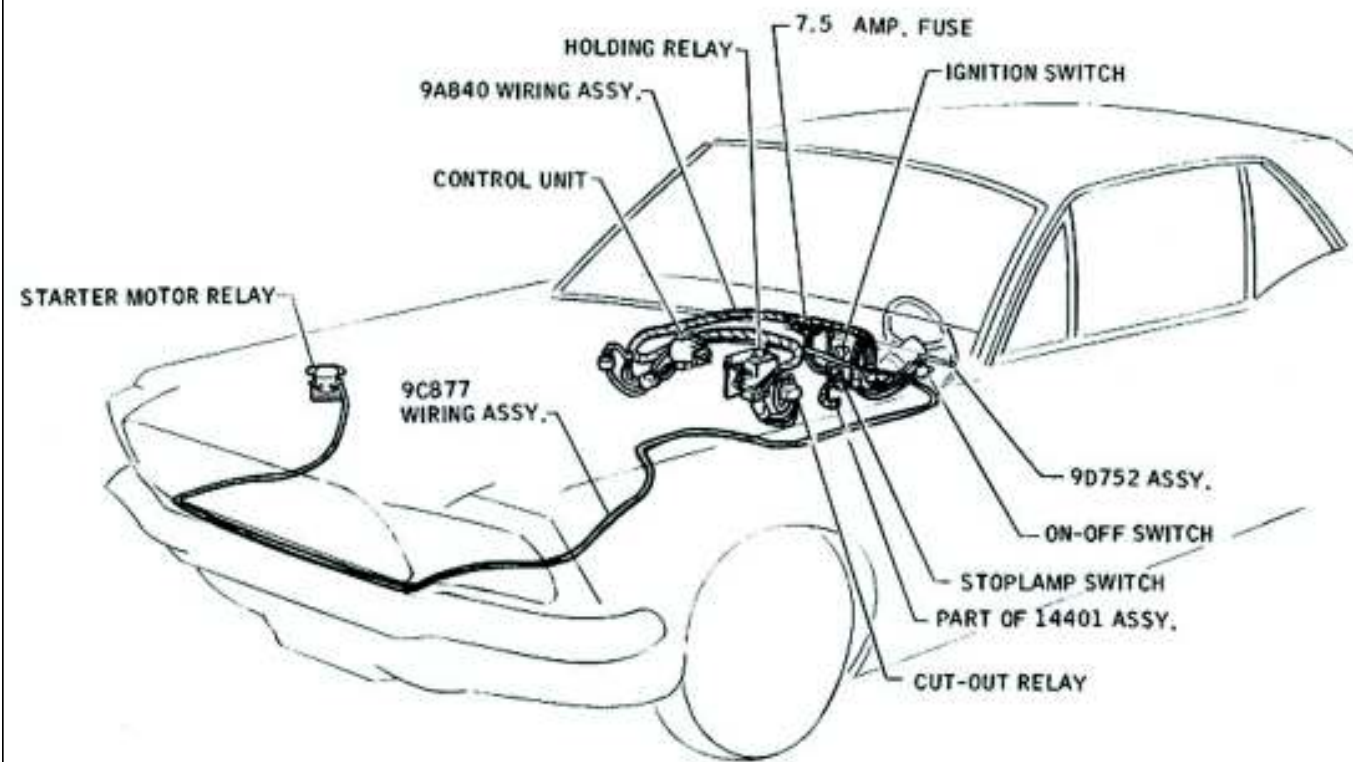

WIRING COLOR CODE

10	GREEN-RED STRIPE
475	GREEN-WHITE STRIPE
511A	511 GREEN
	863 BLACK-YELLOW STRIPE
	907 BLACK-ORANGE STRIPE
	908 YELLOW
914C	914 GREEN
914B	923 VIOLET
914A	924 RED
	925 WHITE

1967 MUSTANG SPEED CONTROL