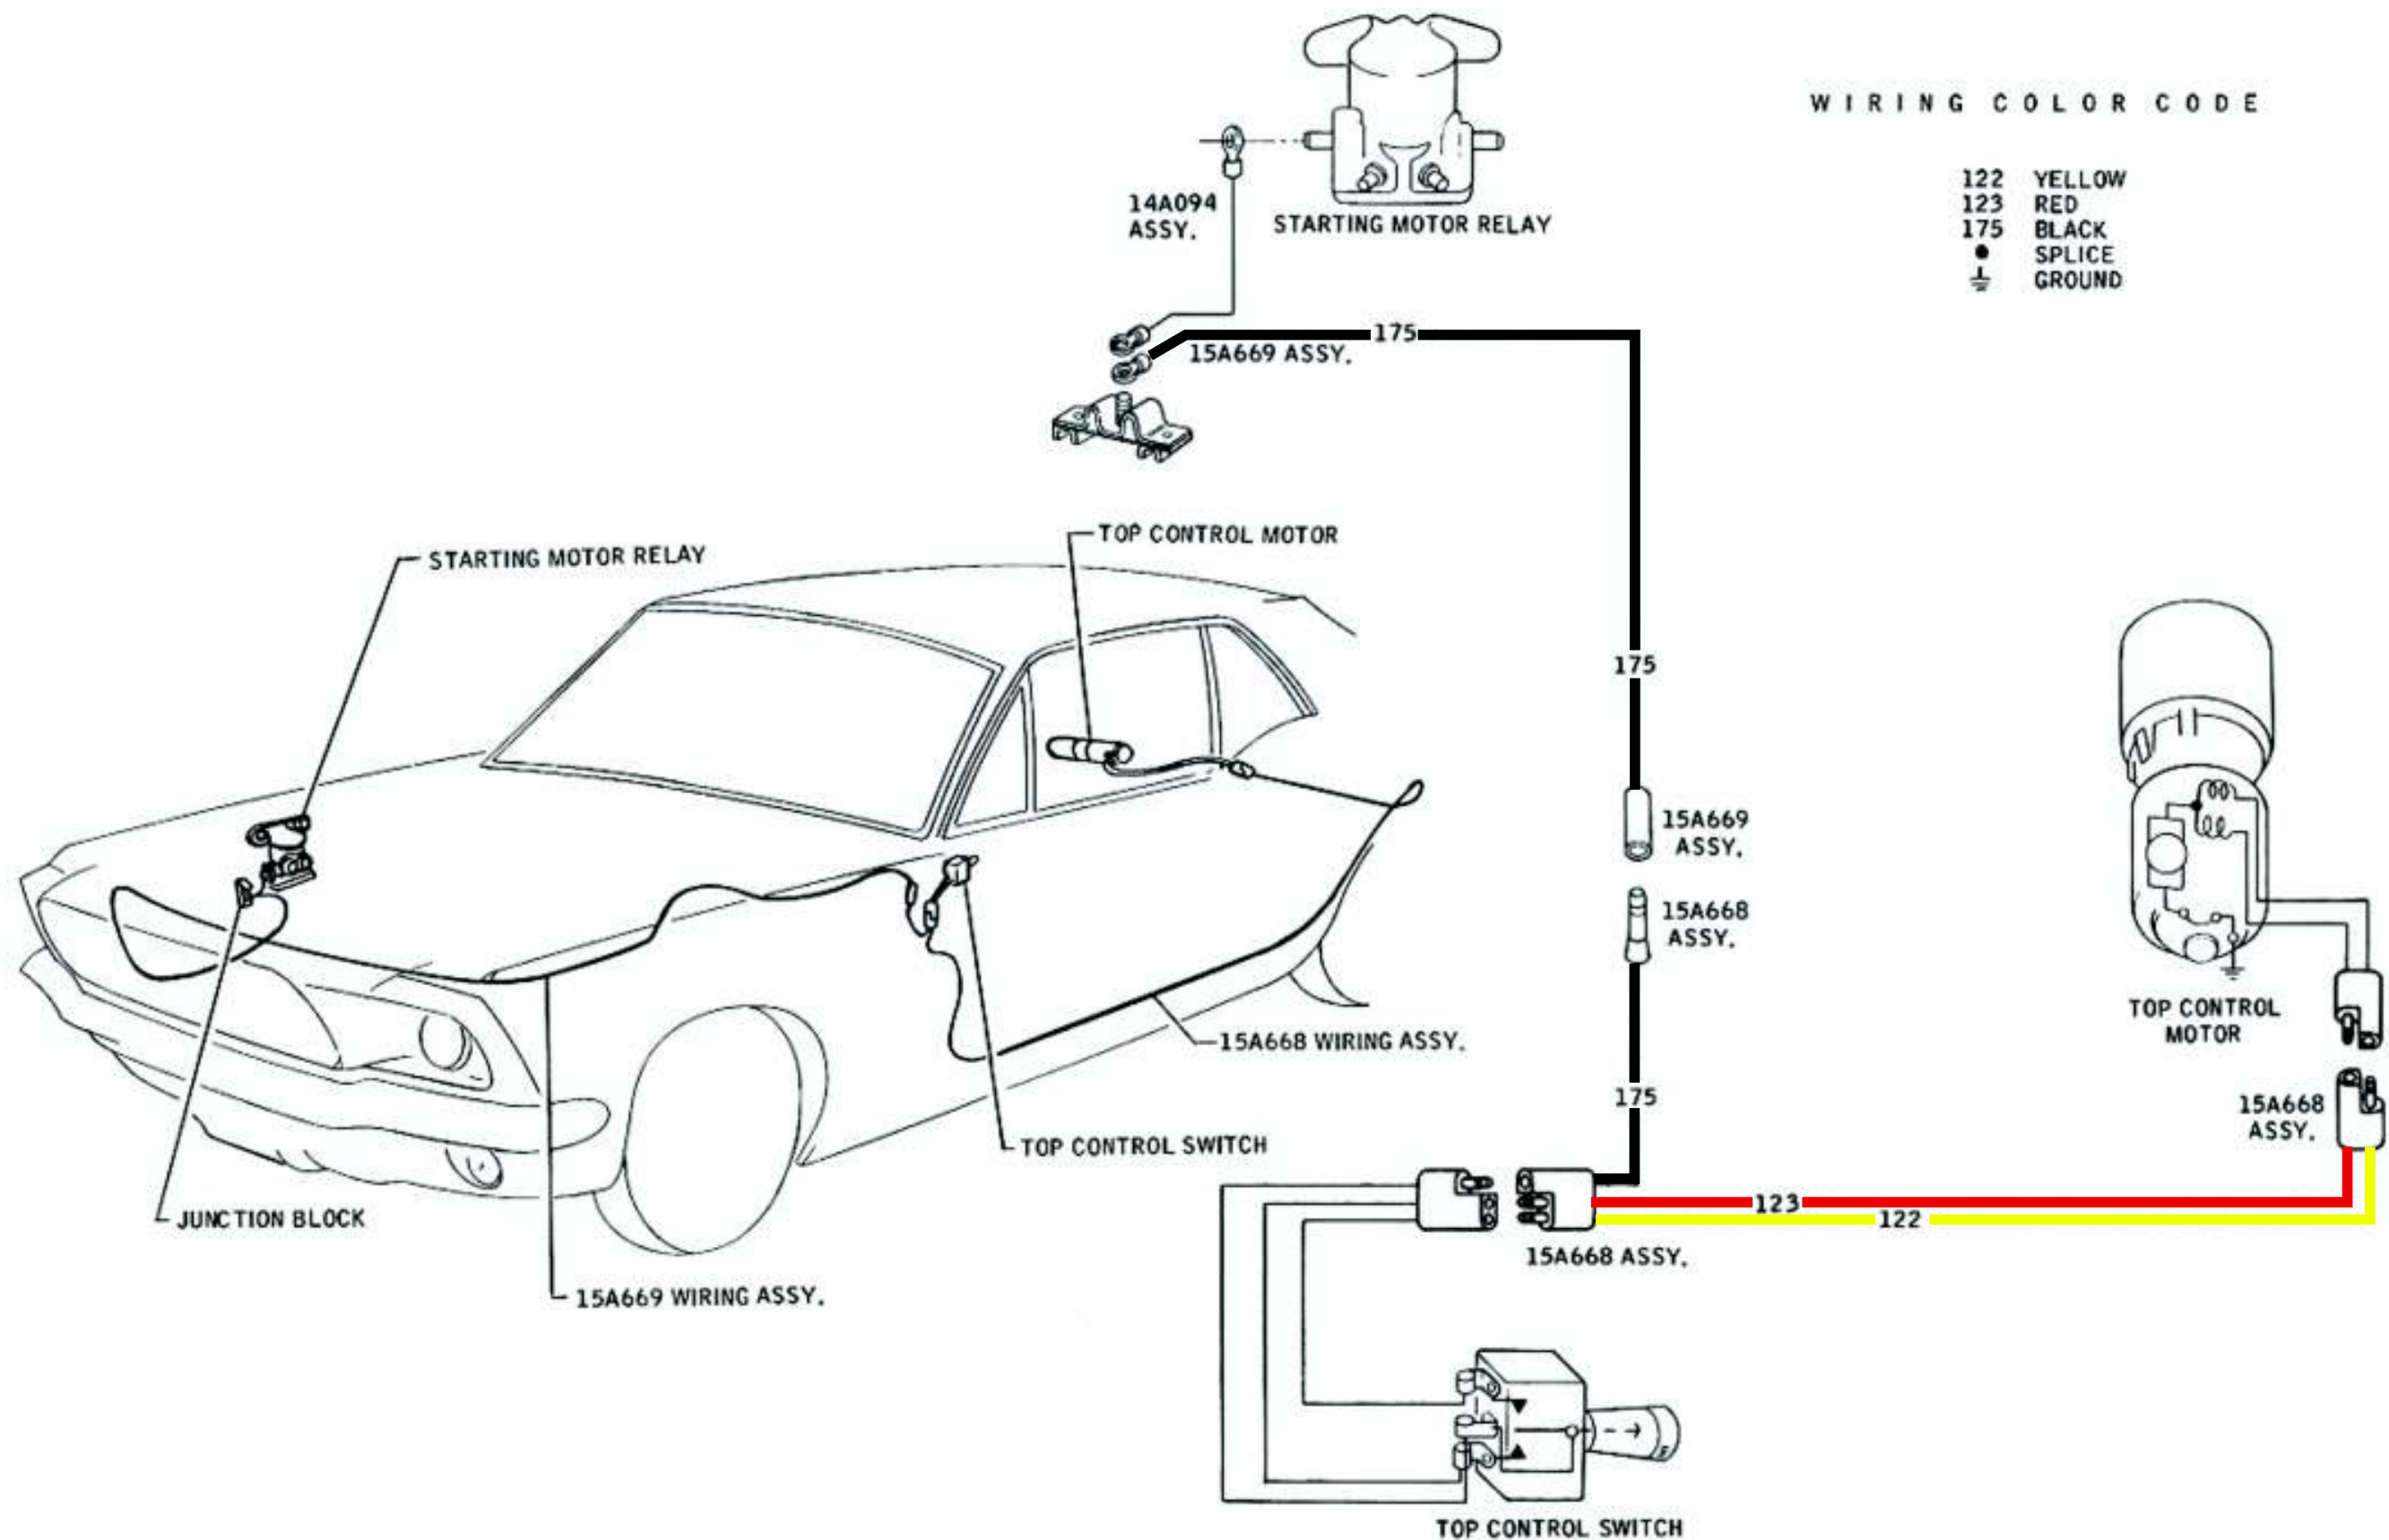

WIRING COLOR CODE

- 122 YELLOW
- 123 RED
- 175 BLACK
- SPLICE
- ⊥ GROUND

1967 MUSTANG CONVERTIBLE TOP