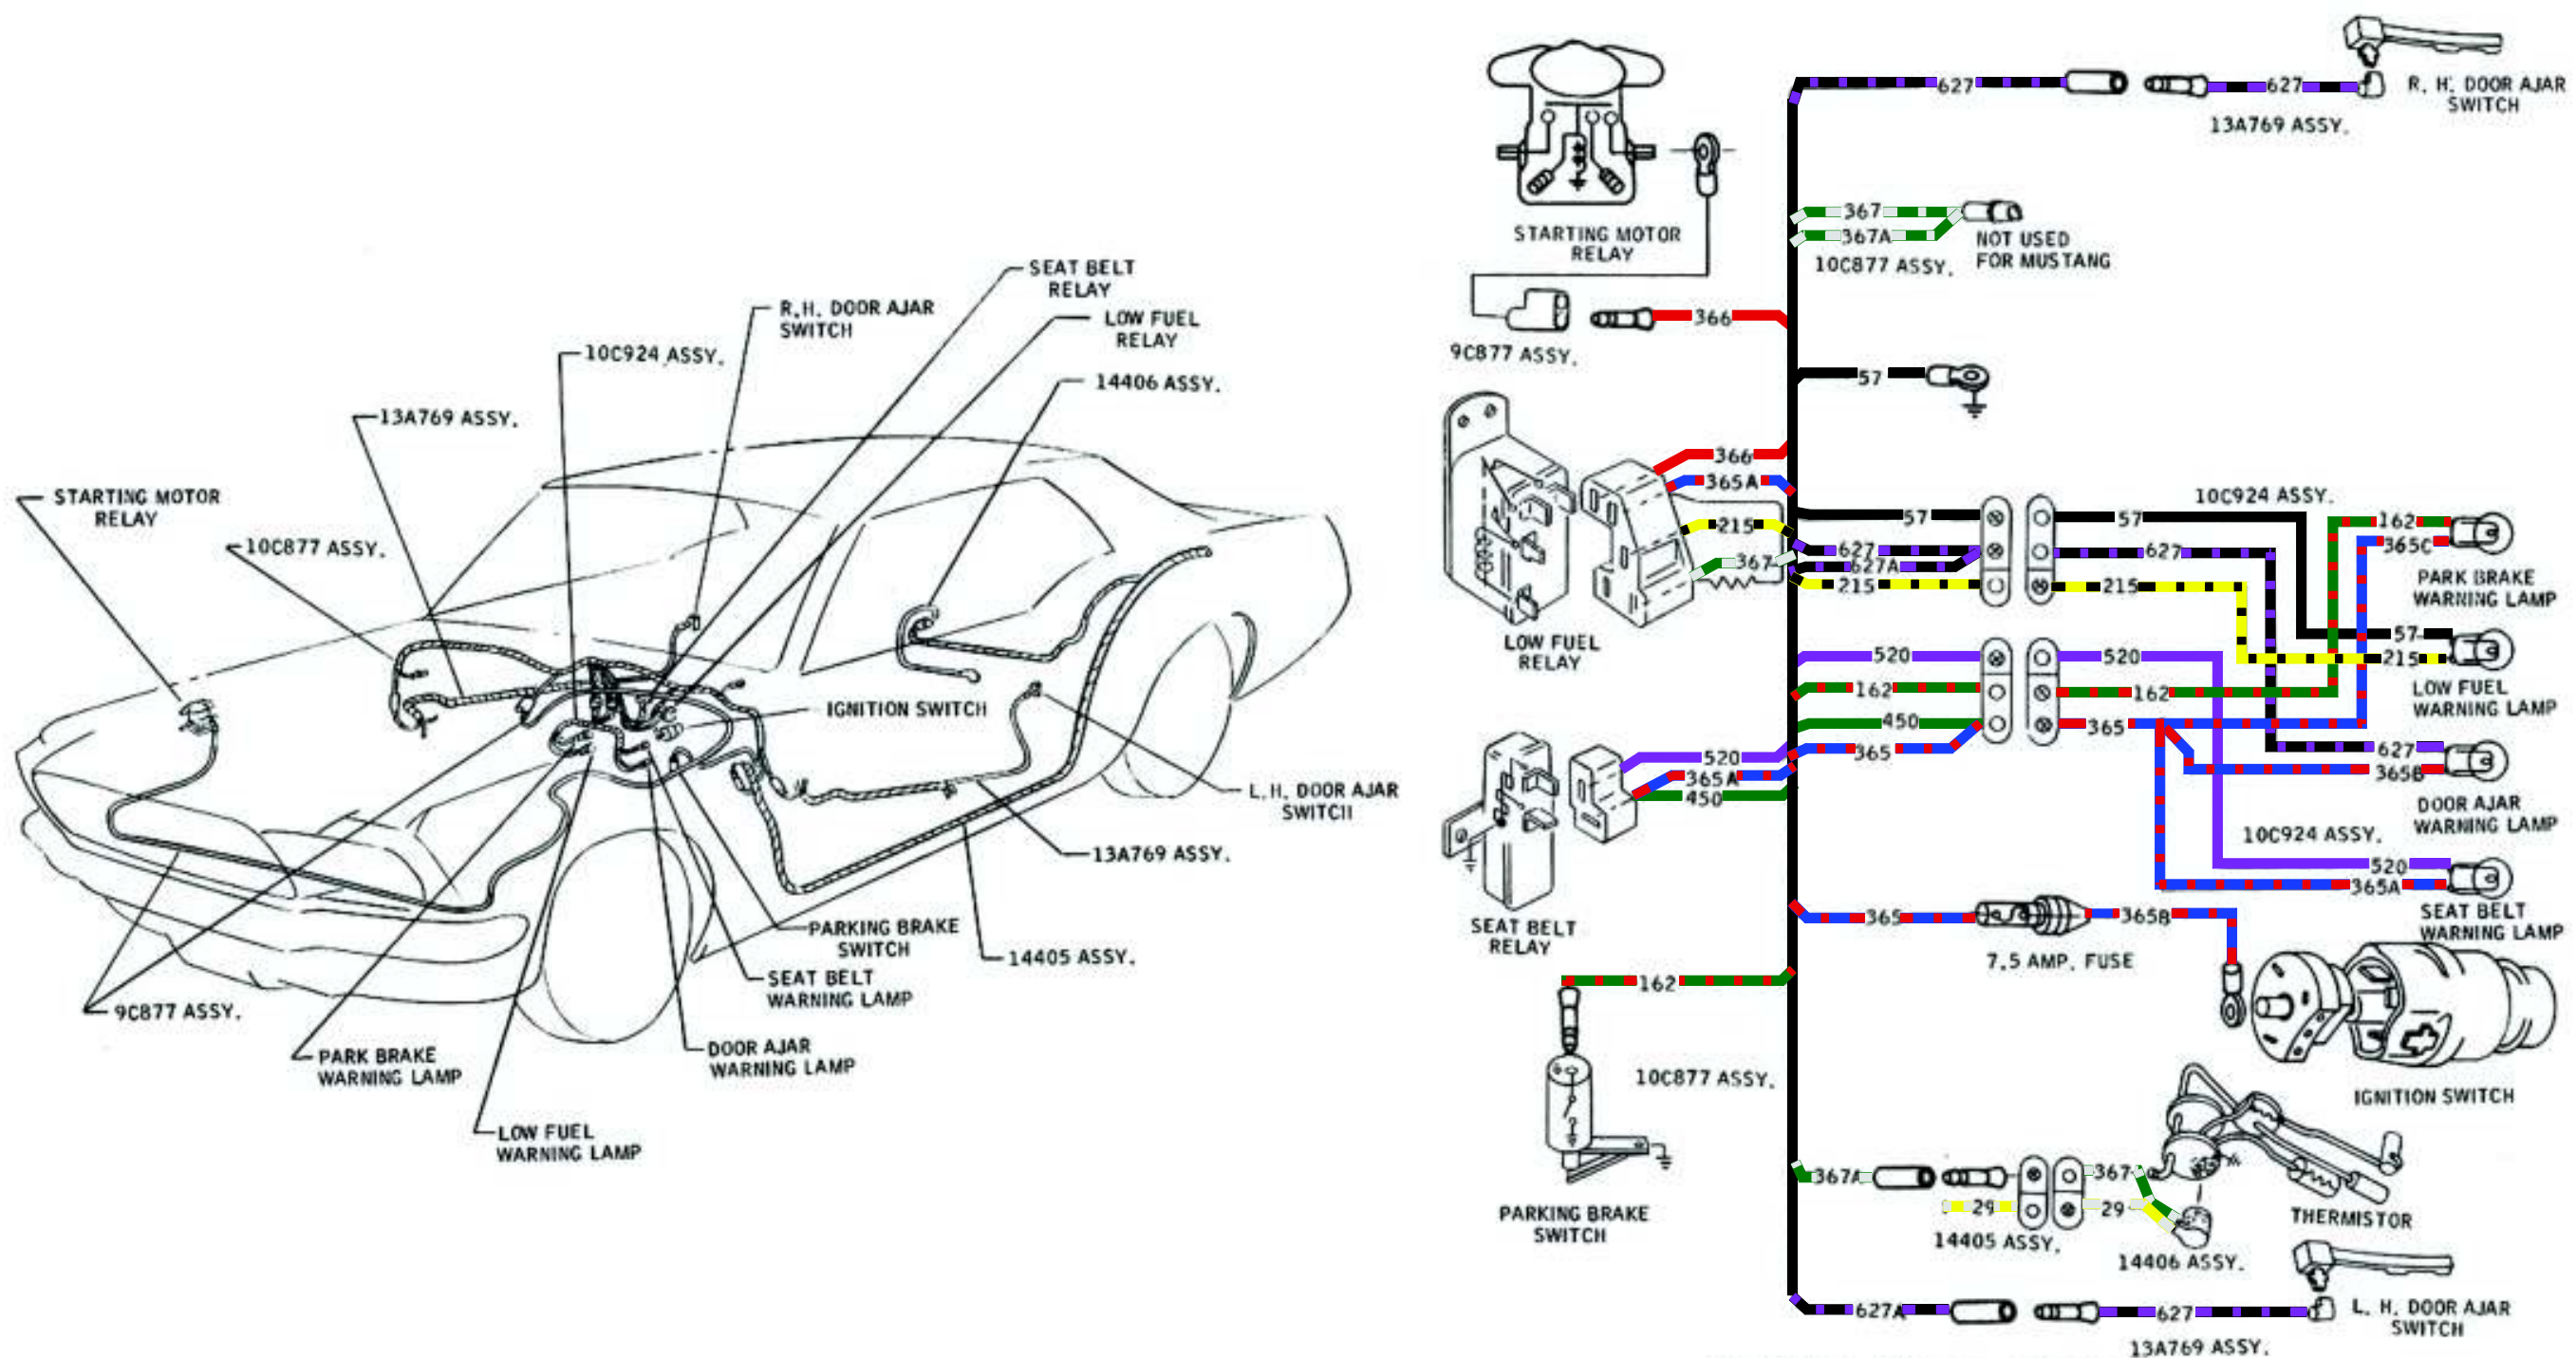

1967 MUSTANG INTERIOR LIGHTS CIRCUIT

WIRING COLOR CODE

57	BLACK	450	GREEN
162	GREEN-RED STRIPE	520	VIOLET
215	YELLOW-BLACK STRIPE	627A	BLACK-VIOLET STRIPE
365 THRU 365C	BLUE-RED STRIPE	627	SPLICE
366	RED	⊕	GROUND
367A 367	GREEN-WHITE STRIPE		

1967 MUSTANG SAFETY CONVENIENCE SYSTEMS