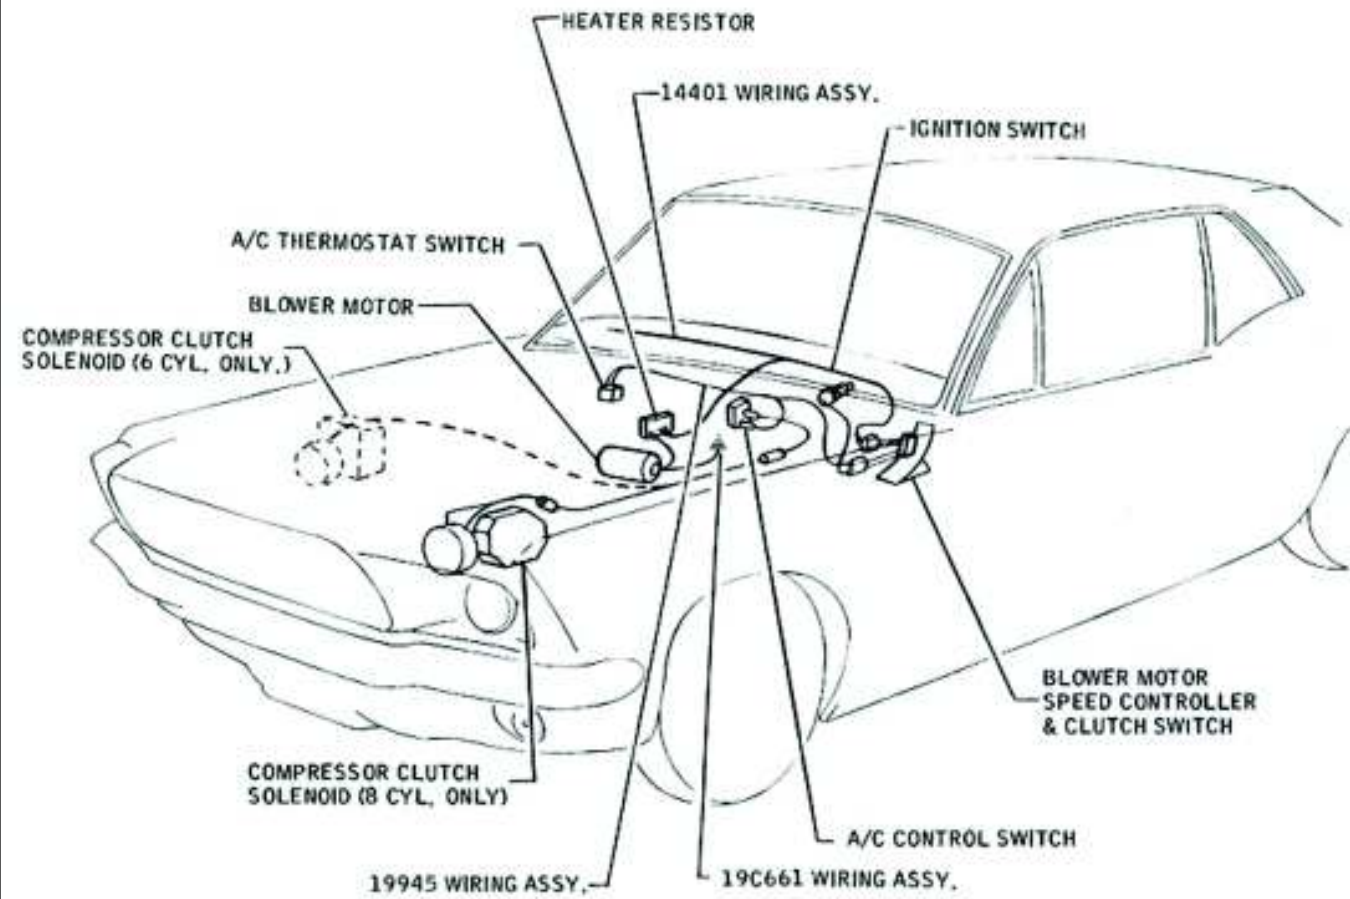

Report Errors or Omissions to gwflaw@gmail.com

1967 MUSTANG CIRCUIT DIAGRAM

Colorization by:
www.clanmcmuffin.com/Mustang.html
 rev 02/07/2021

WIRING COLOR CODE

181	BROWN
257	YELLOW
268	RED
269	BLUE
270	BLACK-YELLOW STRIPE
348B 348A 348	GREEN
•	SPLICE
+	GROUND