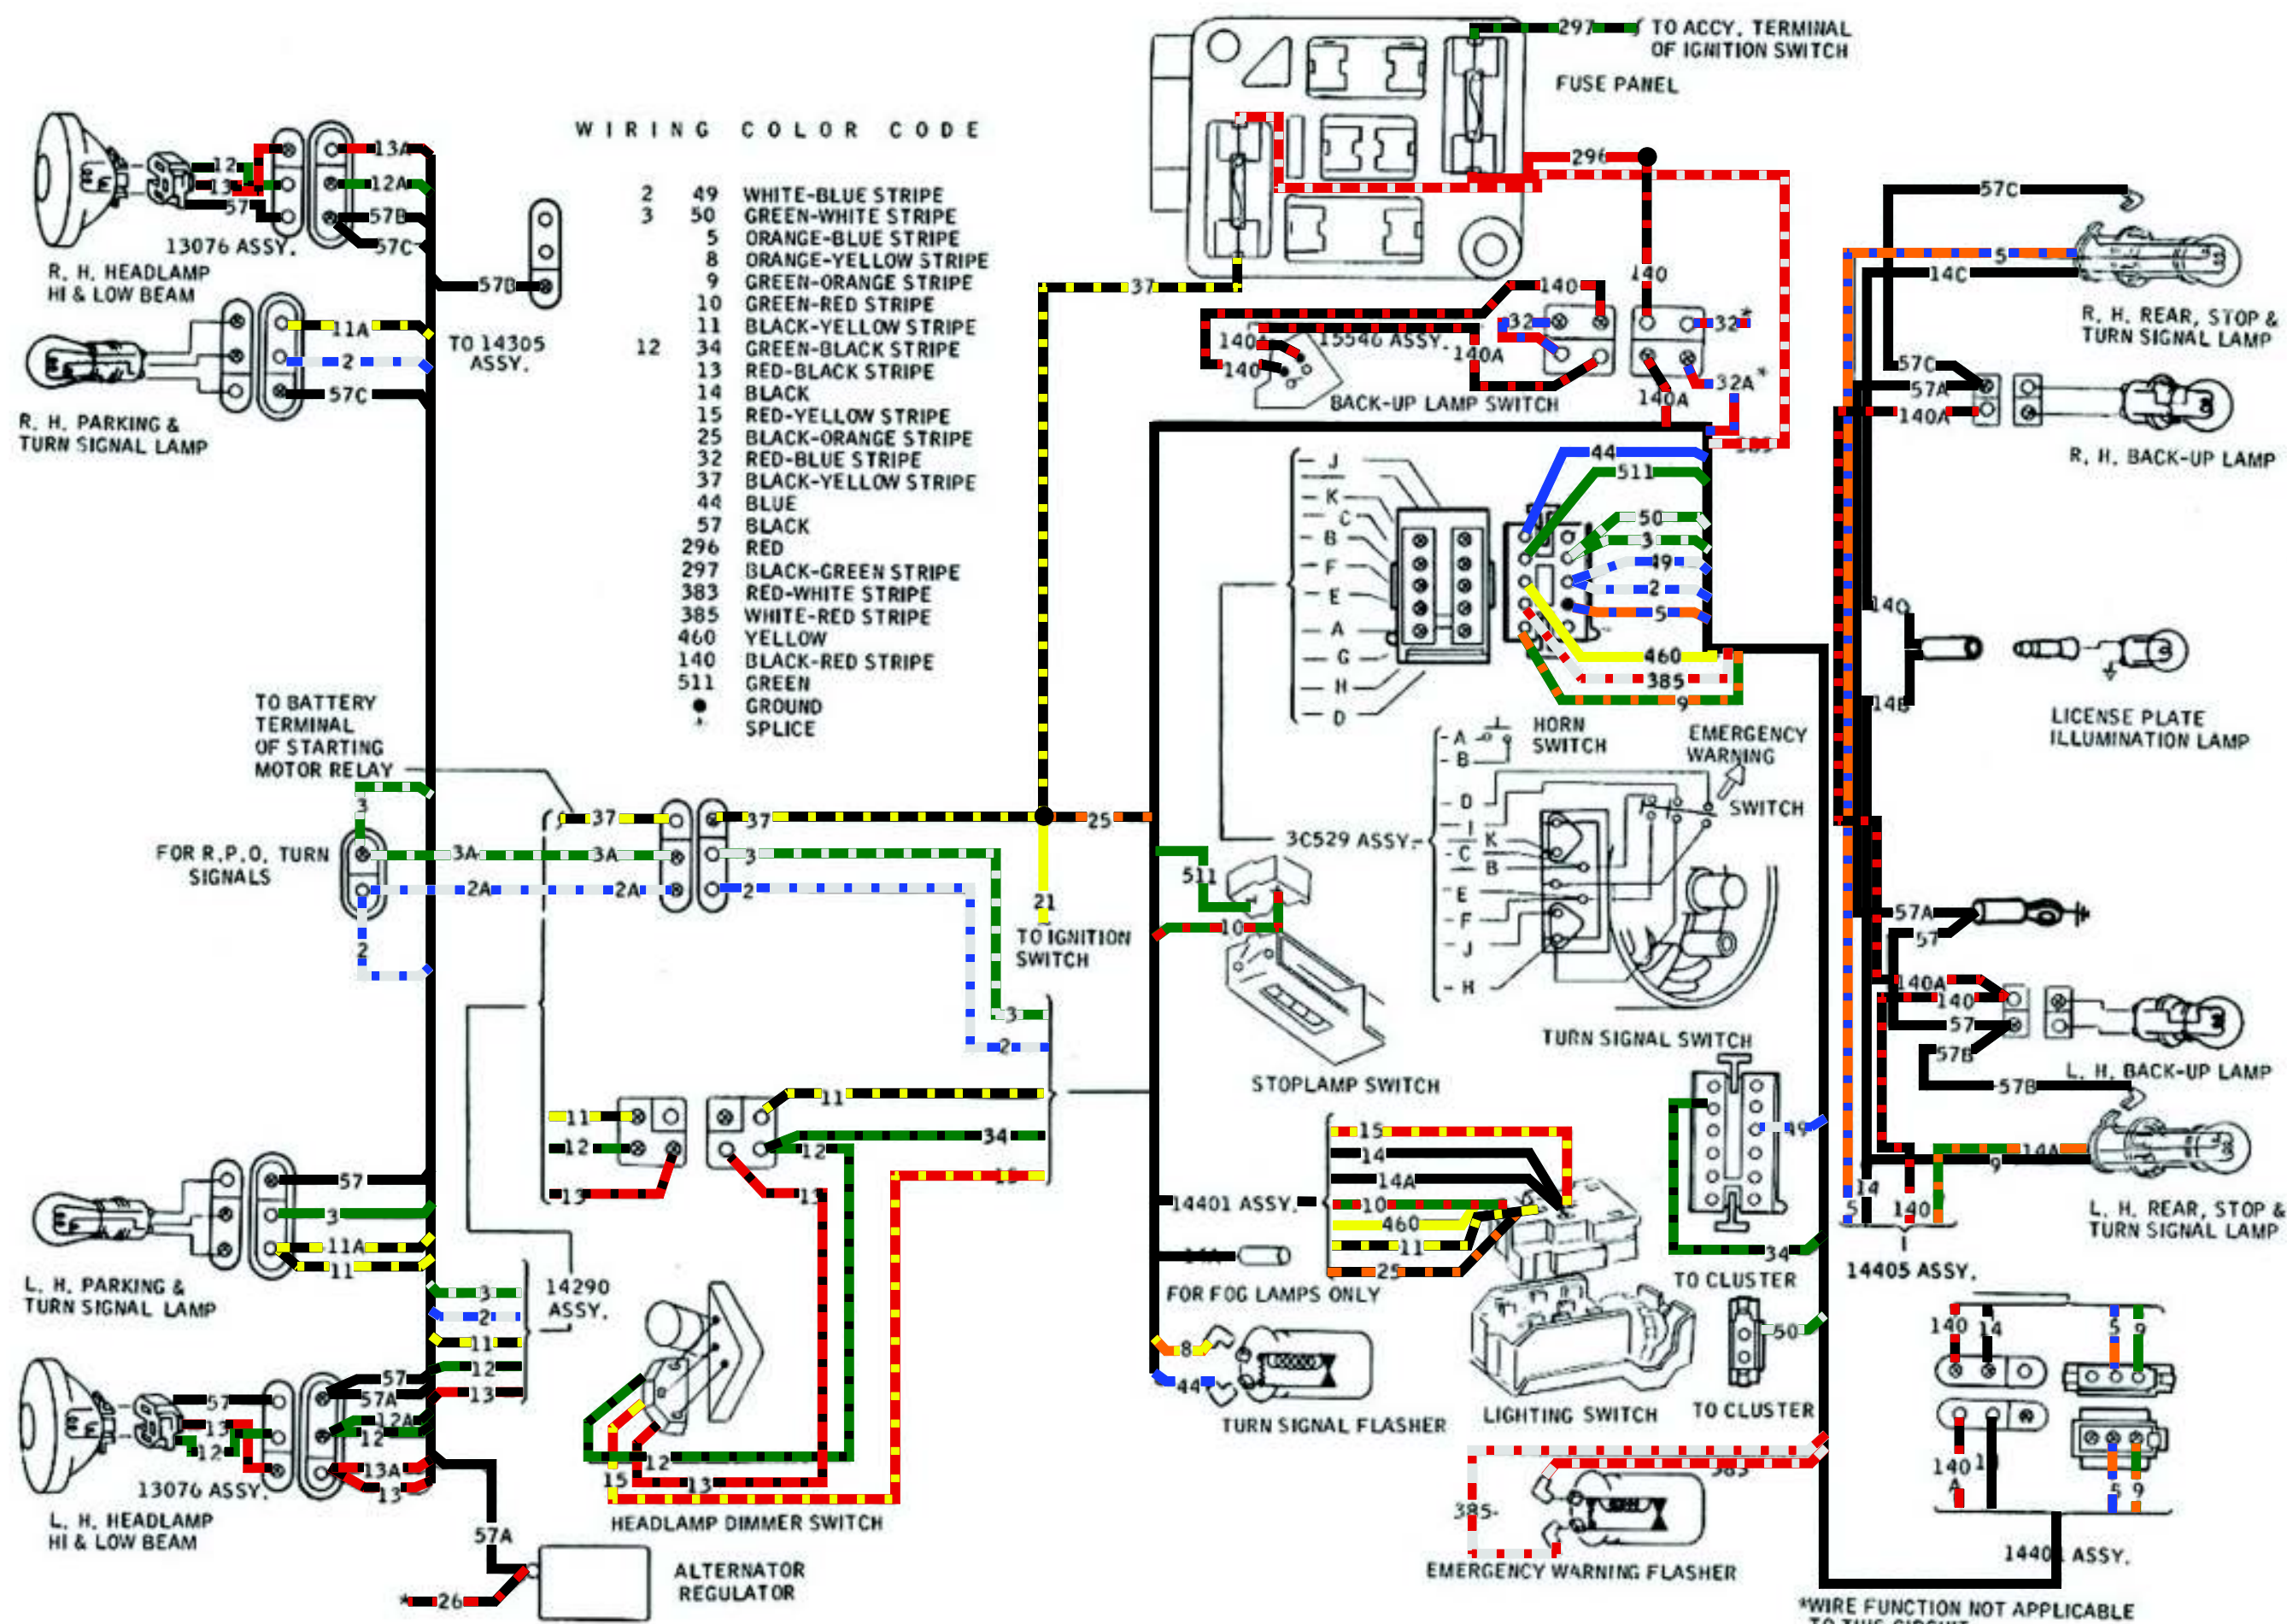

1967 MUSTANG CONVERTIBLE TOP

WIRING COLOR CODE

2	49	WHITE-BLUE STRIPE
3	50	GREEN-WHITE STRIPE
5	5	ORANGE-BLUE STRIPE
8	9	ORANGE-YELLOW STRIPE
10	10	GREEN-RED STRIPE
11	11	BLACK-YELLOW STRIPE
12	34	GREEN-BLACK STRIPE
13	13	RED-BLACK STRIPE
14	14	BLACK
15	15	RED-YELLOW STRIPE
25	25	BLACK-ORANGE STRIPE
32	32	RED-BLUE STRIPE
37	37	BLACK-YELLOW STRIPE
44	44	BLUE
57	57	BLACK
296	296	RED
297	297	BLACK-GREEN STRIPE
383	383	RED-WHITE STRIPE
385	385	WHITE-RED STRIPE
460	460	YELLOW
140	140	BLACK-RED STRIPE
511	511	GREEN
●		GROUND
*		SPLICE

1967 MUSTANG EXTERIOR LIGHTS AND TURN SIGNALS

*WIRE FUNCTION NOT APPLICABLE TO THIS CIRCUIT
FOR ALPHABETICAL APPLICATION SEE PAGE 8805-1

- 1 10643 CLUSTER ASSY.
- 2 PART OF 14401 WIRING ASSY.
- 3 LOCATORS PART OF 14401 WIRING ASSY.
- 4 251029-5A1 SPRING NUT
- 5 273254-5100 SCREW
- 6 50328-512
- 7 C17F-12301-A BRACKET
- 8 42120-52 SCREW
- 9 FLASHER ASSY. EMERGENCY WARNING
- 10 34636-504 NUT & WASHER ASSY.
- 11 PLUG INSTR. CLUSTER LENS OPENING
- 12 JAMB SWITCH
- 13 FLASHER ASSY.
- 14 271575-5 STAMPED NUT
- 15 TO HEATER CONTROL SWITCH
- 16 TO HEATER RESISTOR
- 17 TO COURTESY LAMPS
- 18 TO GLOVE BOX LAMP

- A 6 ORANGE-YELLOW
- B 14A BLACK
- C 40 BLUE-WHITE
- D 44 BLUE
- E 50C-D BLACK-BLUE
- F 54C GREEN-YELLOW
- G 263 RED-WHITE
- H 263 WHITE-RED
- J 297 BLACK-GREEN

VIEW SHOWING INSTALLATION OF PLUG WHEN CLOCK ASSY. IS NOT SPECIFIED