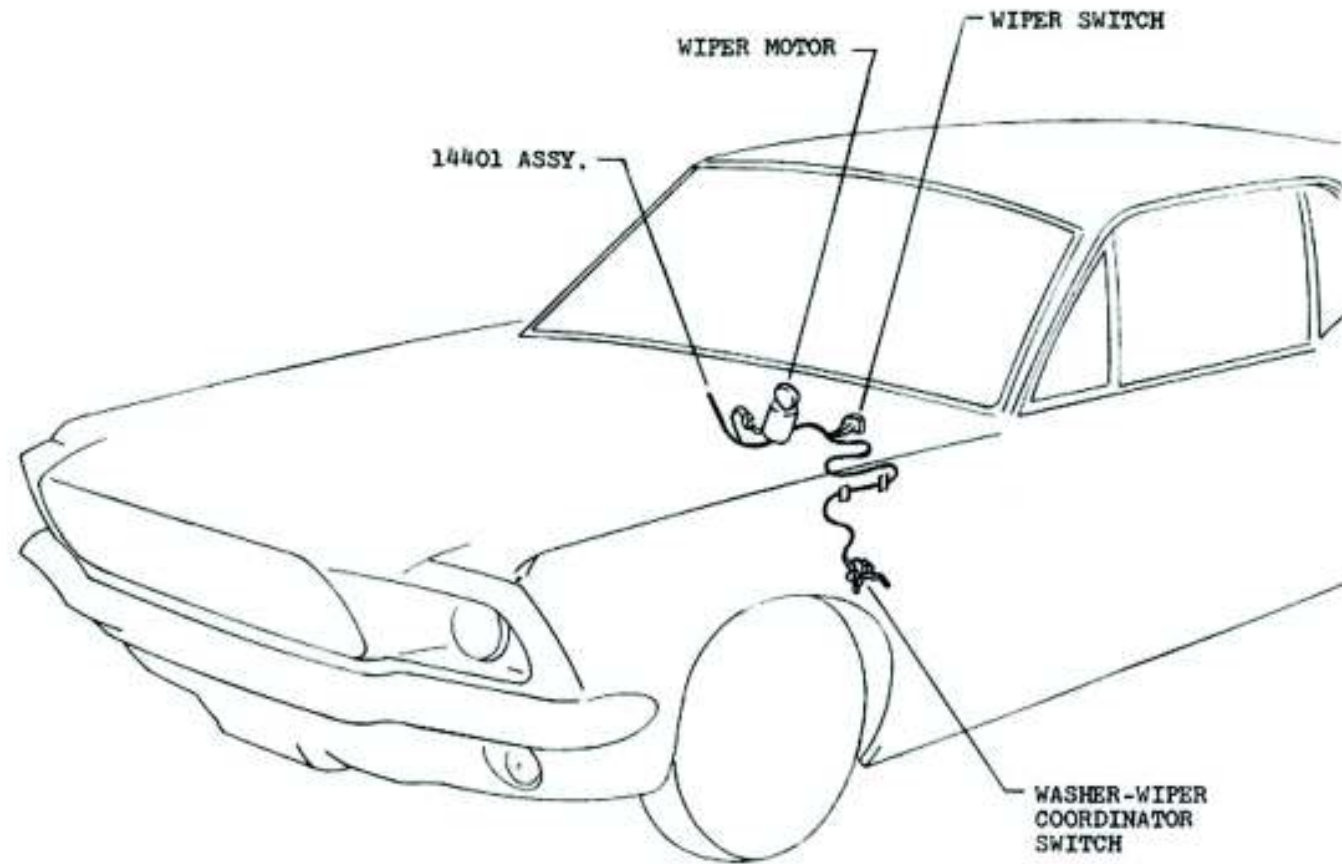

WIRING COLOR CODE

- 56 BLUE
- 58A 58 WHITE
- 63A 63 RED
- 297A BLACK-GREEN STRIPE
- 615A 615 BLACK
- 763 ORANGE
- SPLICE
- ⊥ GROUND