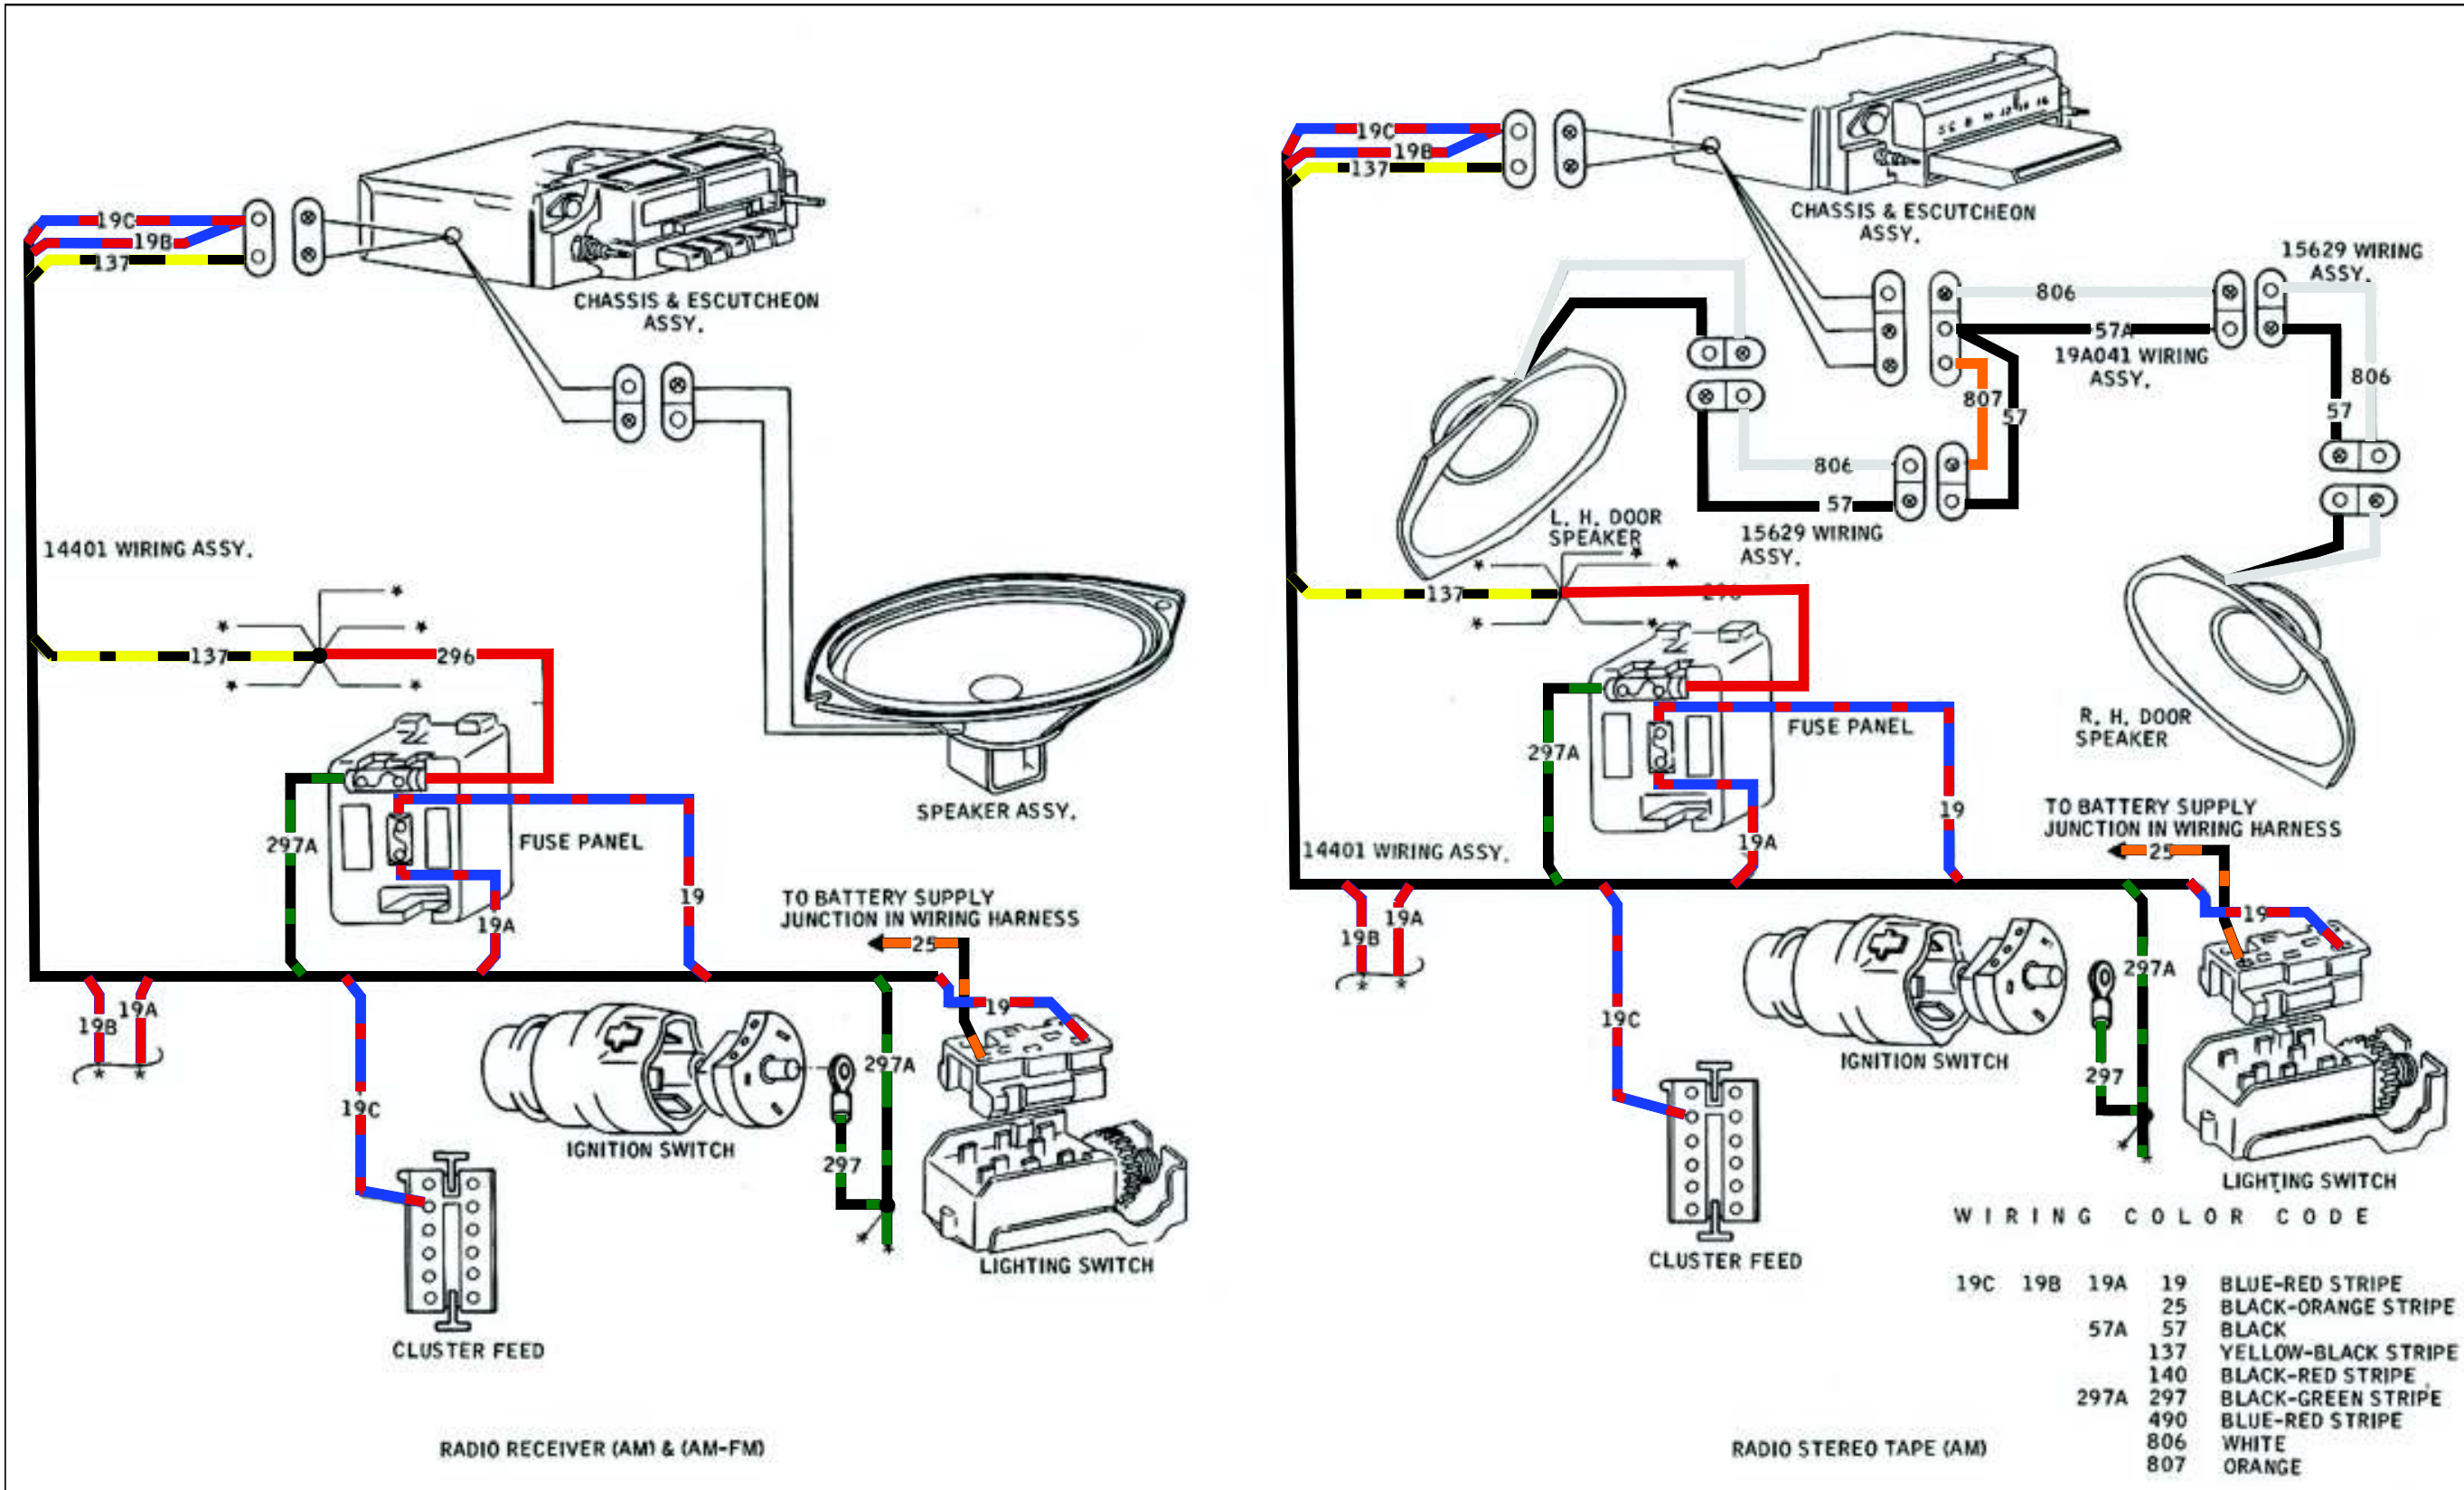

WIRING COLOR CODE

19C	19B	19A	19	BLUE-RED STRIPE
		25	25	BLACK-ORANGE STRIPE
		57A	57	BLACK
		137	137	YELLOW-BLACK STRIPE
		140	140	BLACK-RED STRIPE
	297A	297	297	BLACK-GREEN STRIPE
		490	490	BLUE-RED STRIPE
		806	806	WHITE
		807	807	ORANGE

*NOTE:
WIRE FUNCTION NOT
APPLICABLE TO
THIS CIRCUIT

1967 MUSTANG AM AND AM-FM RADIO