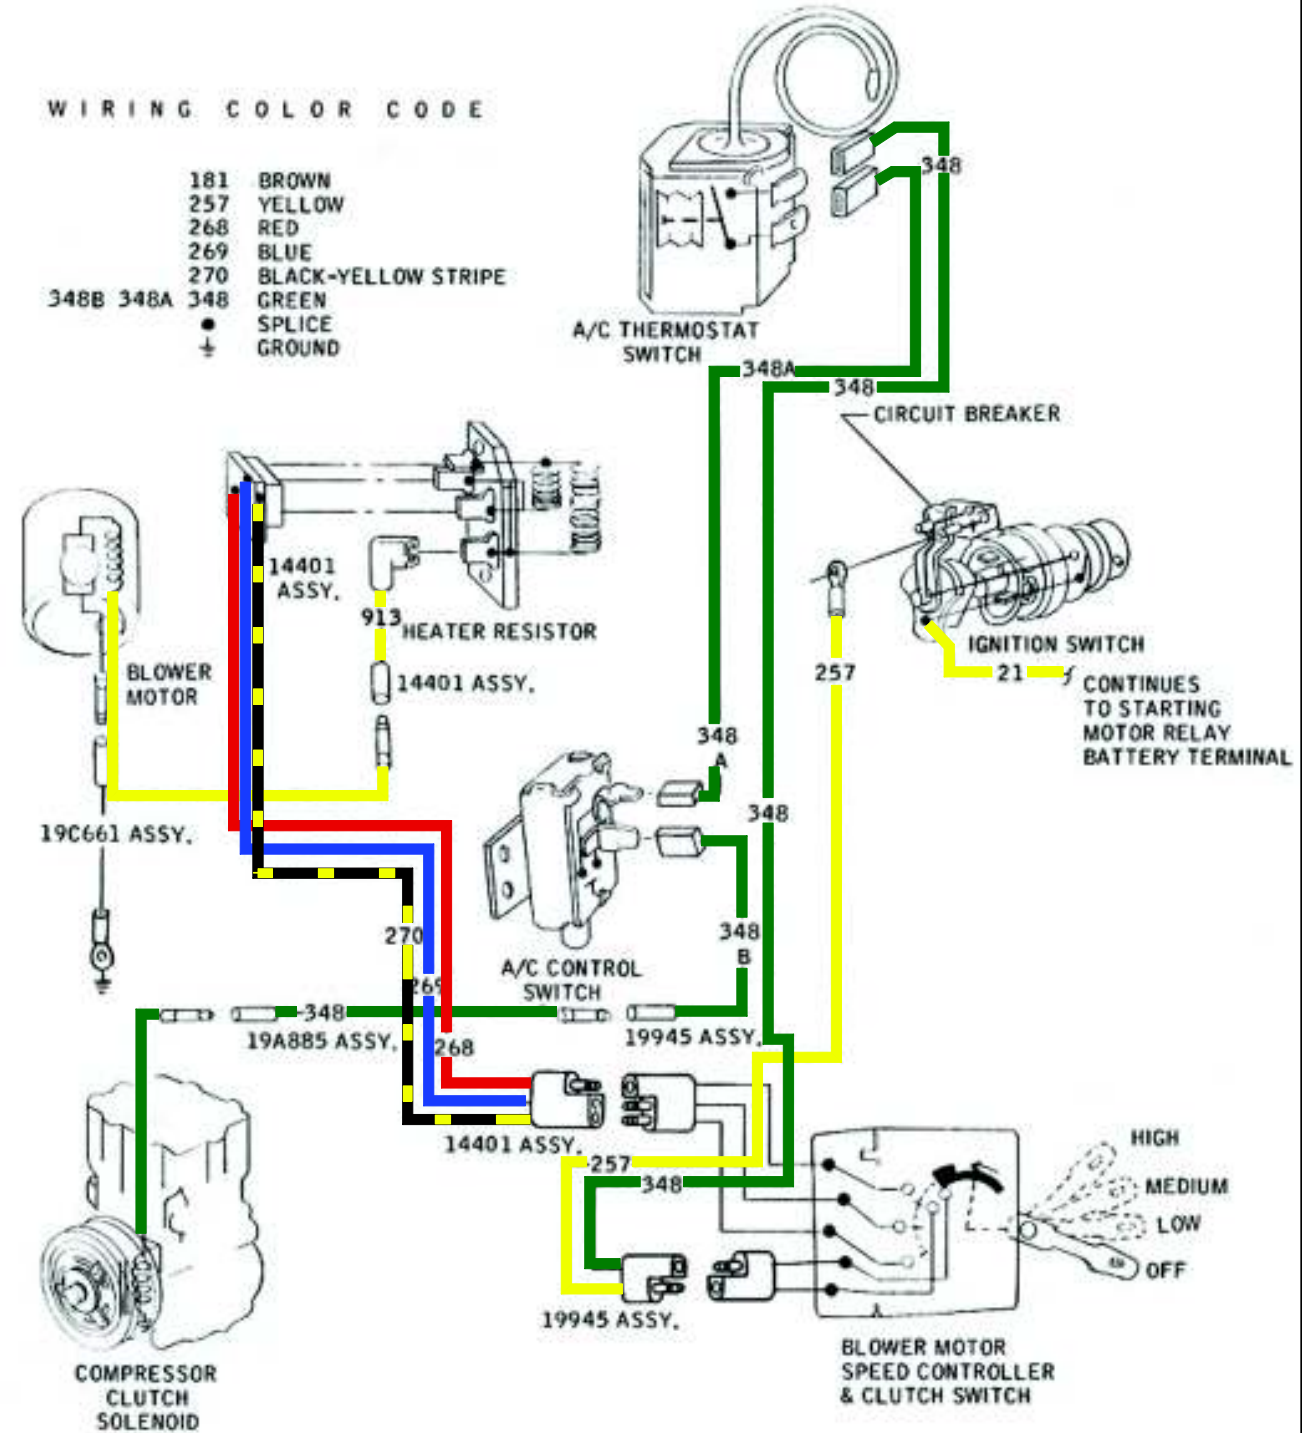

Report Errors or Omissions to gwflaw@gmail.com

1967 MUSTANG CIRCUIT DIAGRAM

Colorization by:
www.clanmcmuffin.com/Mustang.html
 rev 02/07/2021

WIRING COLOR CODE

181	BROWN
257	YELLOW
268	RED
269	BLUE
270	BLACK-YELLOW STRIPE
348B 348A 348	GREEN
•	SPLICE
+	GROUND

- A 6 ORANGE-YELLOW
- B 14A BLACK
- C 40 BLUE-WHITE
- D 44 BLUE
- E 50C-D BLACK-BLUE
- F 54C GREEN-YELLOW
- G 263 RED-WHITE
- H 263 WHITE-RED
- J 297 BLACK-GREEN

VIEW SHOWING INSTALLATION OF PLUG WHEN CLOCK ASSY. IS NOT SPECIFIED