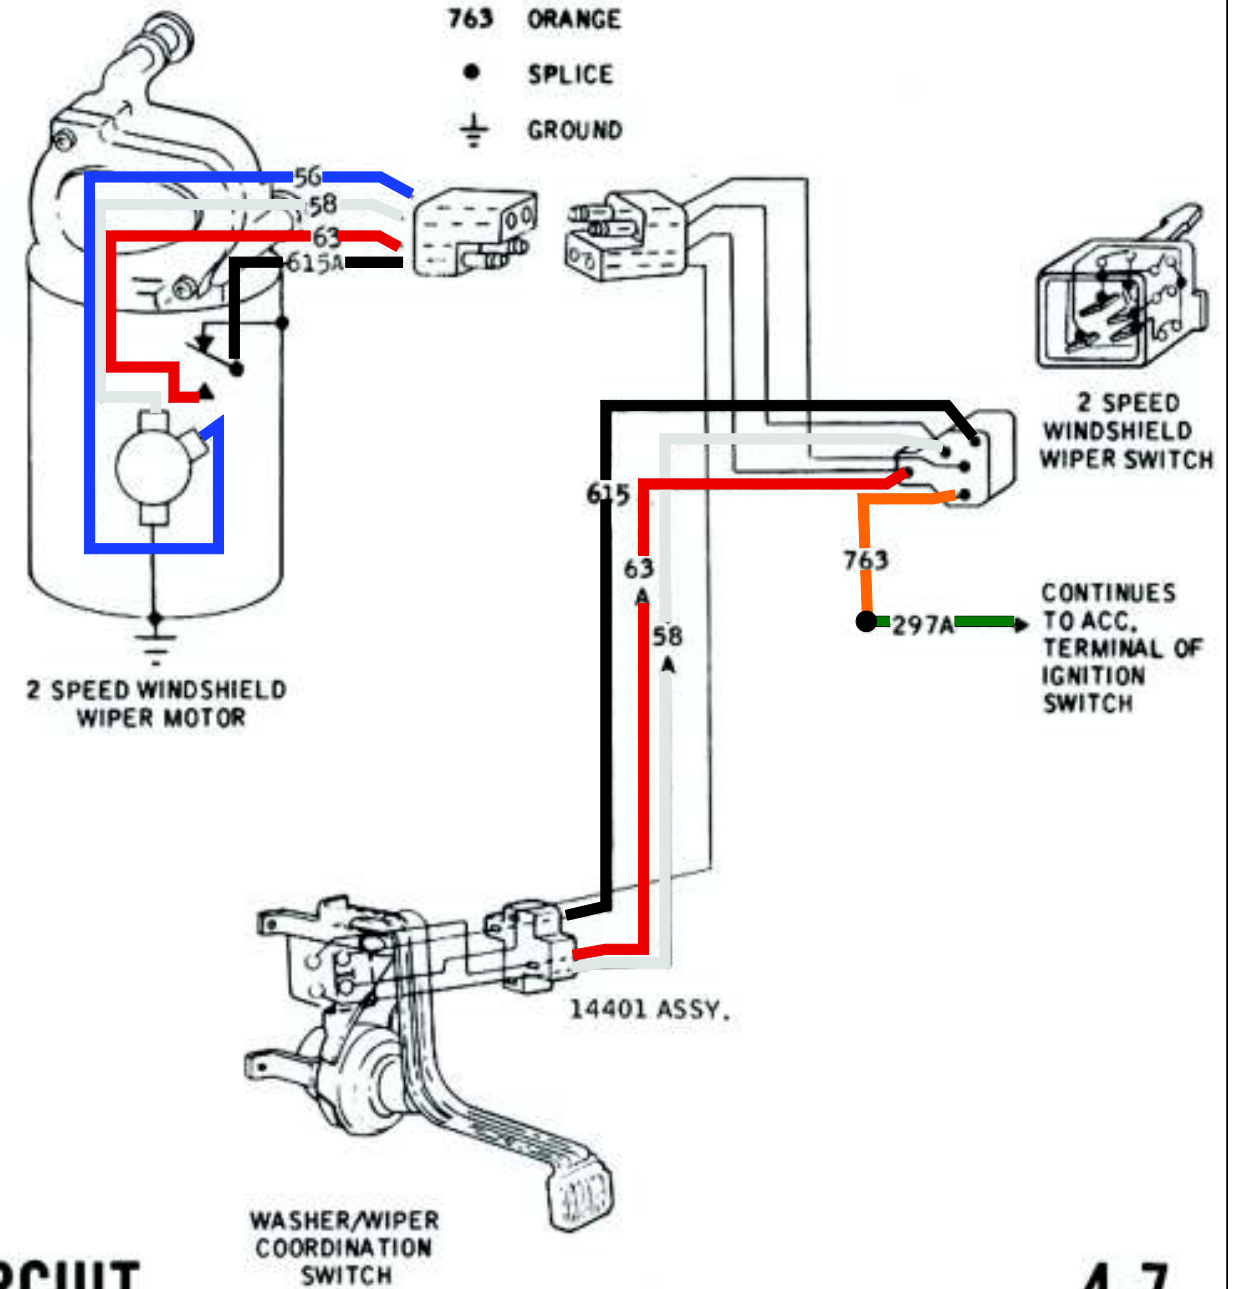

WIRING COLOR CODE

- 56 BLUE
- 58A 58 WHITE
- 63A 63 RED
- 297A BLACK-GREEN STRIPE
- 615A 615 BLACK
- 763 ORANGE
- SPLICE
- ⊥ GROUND