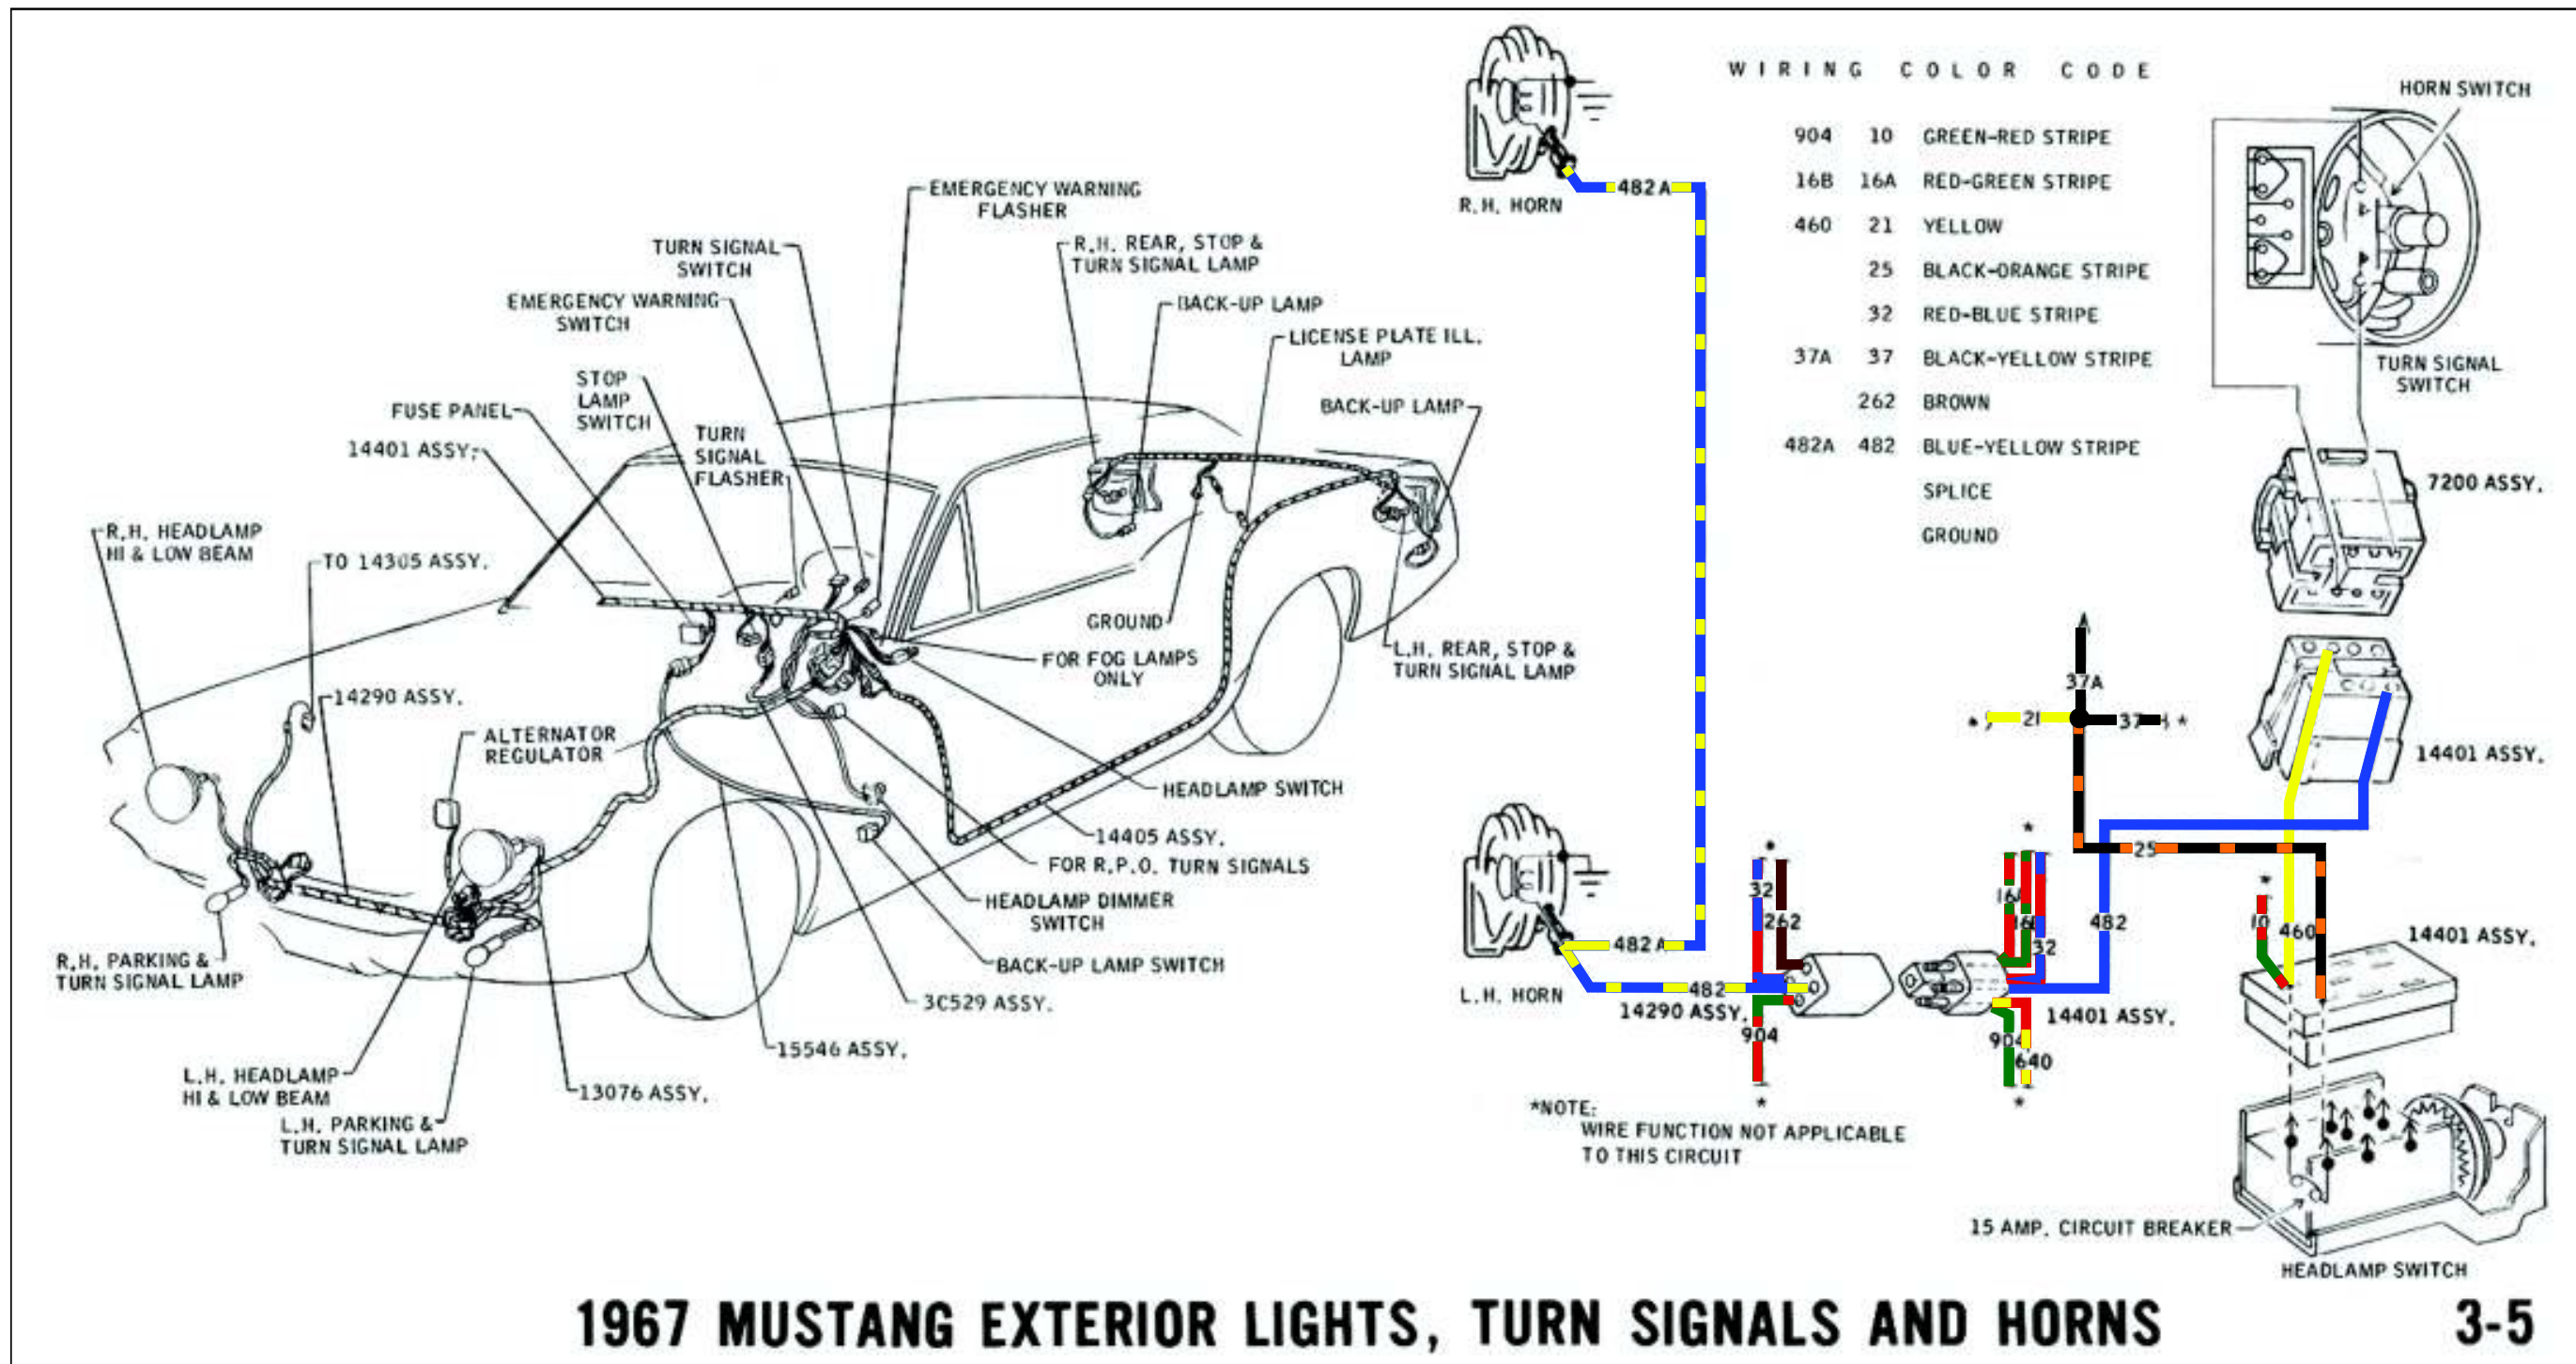

1967 MUSTANG CONVERTIBLE TOP

WIRING COLOR CODE

2	49	WHITE-BLUE STRIPE
3	50	GREEN-WHITE STRIPE
5	5	ORANGE-BLUE STRIPE
8	9	ORANGE-YELLOW STRIPE
10	10	GREEN-RED STRIPE
11	11	BLACK-YELLOW STRIPE
12	34	GREEN-BLACK STRIPE
13	13	RED-BLACK STRIPE
14	14	BLACK
15	15	RED-YELLOW STRIPE
25	25	BLACK-ORANGE STRIPE
32	32	RED-BLUE STRIPE
37	37	BLACK-YELLOW STRIPE
44	44	BLUE
57	57	BLACK
296	296	RED
297	297	BLACK-GREEN STRIPE
383	383	RED-WHITE STRIPE
385	385	WHITE-RED STRIPE
460	460	YELLOW
140	140	BLACK-RED STRIPE
511	511	GREEN
●		GROUND
*		SPLICE

1967 MUSTANG EXTERIOR LIGHTS AND TURN SIGNALS

*WIRE FUNCTION NOT APPLICABLE TO THIS CIRCUIT
FOR ALPHABETICAL APPLICATION SEE PAGE 8805-1

- 1 10643 CLUSTER ASSY.
- 2 PART OF 14401 WIRING ASSY.
- 3 LOCATORS PART OF 14401 WIRING ASSY.
- 4 251029-5A1 SPRING NUT
- 5 273254-5100 SCREW
- 6 50328-512
- 7 C17F-12301-A BRACKET
- 8 42120-52 SCREW
- 9 FLASHER ASSY. EMERGENCY WARNING
- 10 34636-504 NUT & WASHER ASSY.
- 11 PLUG INSTR. CLUSTER LENS OPENING
- 12 JAMB SWITCH
- 13 FLASHER ASSY.
- 14 271575-5 STAMPED NUT
- 15 TO HEATER CONTROL SWITCH
- 16 TO HEATER RESISTOR
- 17 TO COURTESY LAMPS
- 18 TO GLOVE BOX LAMP